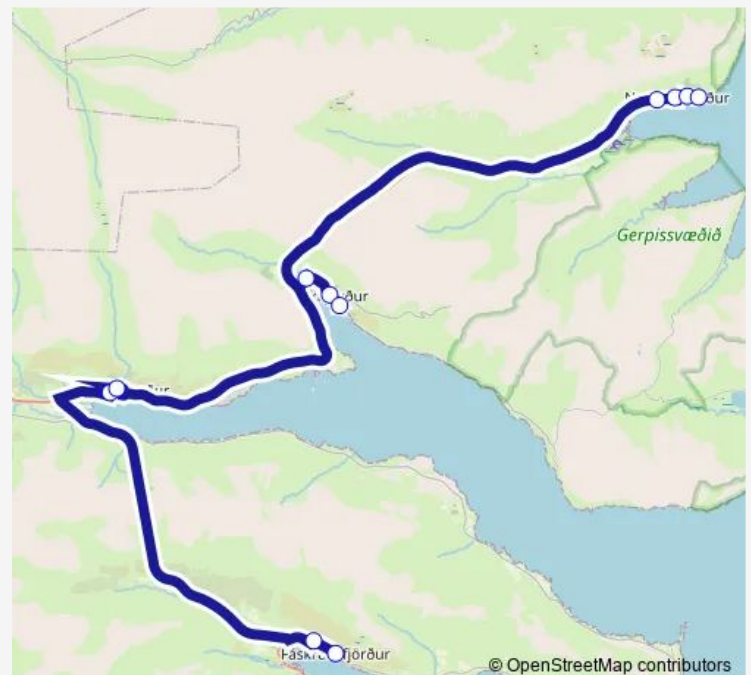

Saturday —

Sunday —

Route info

Direction: Norðfjörður - Nesbakki

Stops: 11

Trip Duration: 1 hour 4 min

96 — Norðfjörður <-> Fáskrúðsfjörður

Direction

Norðfjörður - Nesbakki — Fáskrúðsfjörður - Skrúður

10 stops

[Open route schedule](#)

Norðfjörður - Nesbakki

Norðfjörður - Va

Norðfjörður - Miðstræti

Norðfjörður - Orkuskálinn

Eskifjörður - Valhöll

Tuesday 15:44-18:25

Wednesday 15:44-18:25

Thursday 15:44-18:25

Friday 15:44-18:25

Saturday —

Sunday —

Route info

Direction: Norðfjörður - Nesbakki

Wednesday 14:30-18:10

Thursday 14:30-18:10

Friday 14:30-18:10

Saturday —

Sunday —

Route info

Direction: Fáskrúðsfjörður - Skróður

Stops: 11