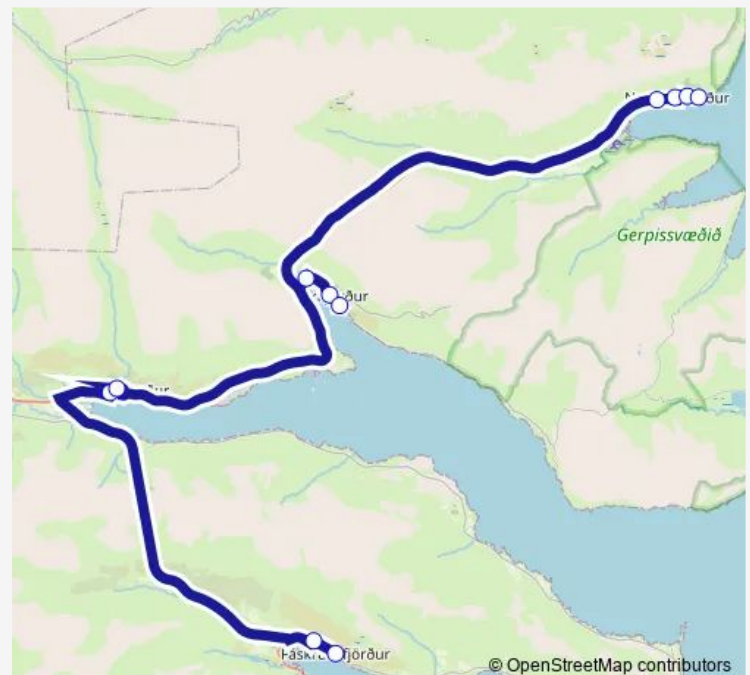

Saturday —

Sunday —

Route info

Direction: Norðfjörður - Nesbakki

Stops: 11

Trip Duration: 1 hour 4 min

96 — Norðfjörður <-> Fáskrúðsfjörður

BusMaps

Direction

Norðfjörður - Nesbakki — Fáskrúðsfjörður - Skróður

10 stops

[Open route schedule](#)

Norðfjörður - Nesbakki

Norðfjörður - Va

Norðfjörður - Miðstræti

Norðfjörður - Orkuskálinn

Saturday —

Sunday —

Route info

Direction: Fáskrúðsfjörður - Skróður

Stops: 10

Trip Duration: 1 hour 1 min

Direction

Fáskrúðsfjörður - Skróður — Norðfjörður - Nesbakki

Tuesday 14:30-18:10

Wednesday 14:30-18:10

Thursday 14:30-18:10

Friday 14:30-18:10

Saturday —

Sunday —

Route info

Direction: Fáskrúðsfjörður - Skróður