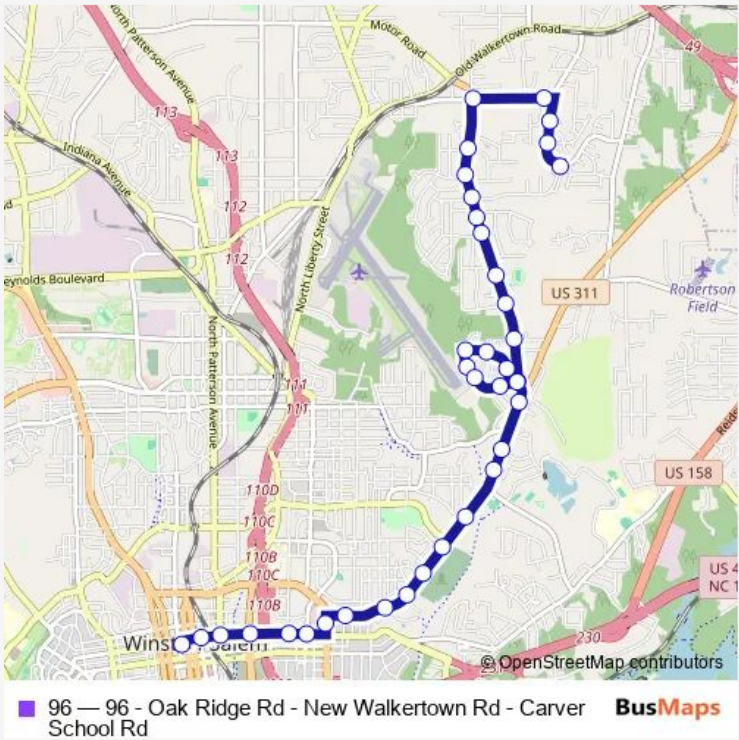

Bus 96 96 - Oak Ridge Rd - New Walkertown Rd - Carver School Rd

[Go to website](#)

Direction
 Transit Center Bay B2 — Butterfield Drive & Oak Ridge Drive
 35 stops
[Open route schedule](#)

- Transit Center Bay B2
- 5th Street & Church Street
- 5th Street & Patterson Avenue
- 5th Street & Research Parkway
- 5th Street & Highland Avenue
- 5th Street & Cleveland Avenue
- 5th Street & Martin Luther King Jr Drive
- New Walkertown Road & Martin Luther King Drive
- New Walkertown Rd & Jackson Avenue
- New Walkertown Road & Big House Gaines
- New Walkertown Road & Ferrell Avenue
- New Walkertown Road & Addison Street
- New Walkertown Road & 14th Street
- New Walkertown Road & Dellabrook Road
- New Walkertown Road & Waterworks Road
- New Walkertown Road - Salvation Army
- New Walkertown Road & Overlook Road
- Teresa Avenue & Carver School Road
- Teresa Avenue & Rosemary Drive
- Teresa Avenue & Raleigh Avenue

Route schedule
 Transit Center Bay B2 — Butterfield Drive & Oak Ridge Drive

Monday	06:15-23:15
Tuesday	06:15-23:15
Wednesday	06:15-23:15
Thursday	06:15-23:15
Friday	06:15-23:15
Saturday	07:15-23:15
Sunday	07:30-18:30

Route info
 Direction: Transit Center Bay B2
 Stops: 35
 Trip Duration: 0 hour 25 min

2725 Teresa Avenue & Drewry Avenue

Teresa Avenue & Fondly Road

Fondly Road & Drewry Lane

Fondly Road & Raleigh Avenue

Fondly Road & Teresa Avenue

Direction: Butterfield Drive & Oak Ridge Drive

Stops: 37

Trip Duration: 0 hour 28 min

New Walkertown Road & Dellabrook Road

New Walkertown Road & Gerald Street

New Walkertown Road & 10th Street

New Walkertown Road & Ferrell Avenue