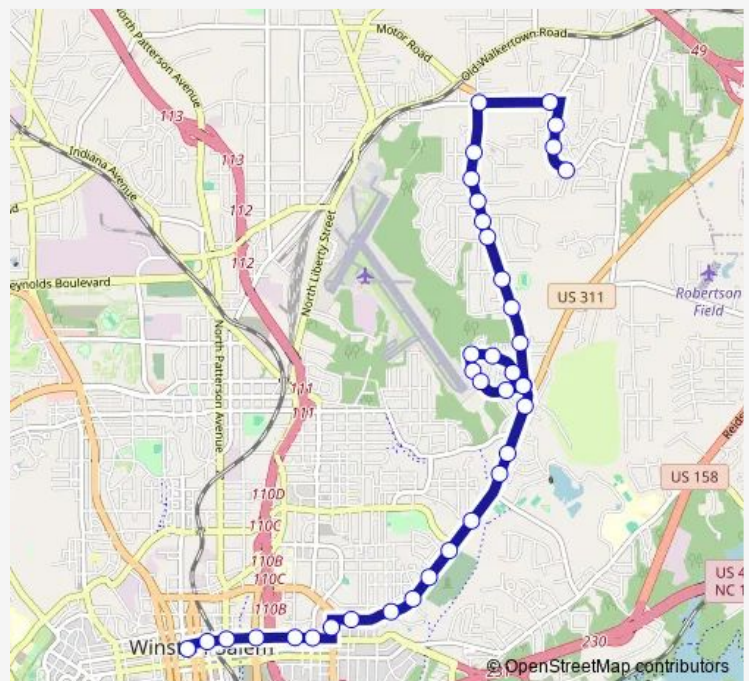

New Walkertown Road & Overlook Road

Teresa Avenue & Carver School Road

Teresa Avenue & Rosemary Drive

Teresa Avenue & Raleigh Avenue

### Route schedule

Transit Center Bay B1 — Butterfield Drive & Oak Ridge Drive

Monday 06:15-23:15

Tuesday 06:15-23:15

Wednesday 06:15-23:15

Thursday 06:15-23:15

Friday 06:15-23:15

Saturday 07:15-23:15

### Route info

Direction: Transit Center Bay B1

Stops: 35

Trip Duration: 0 hour 25 min

2725 Teresa Avenue & Drewry Avenue

Teresa Avenue & Fondly Road

Fondly Road & Drewry Lane

Fondly Road & Raleigh Avenue

## Route info

Direction: Butterfield Drive & Oak Ridge Drive

Stops: 37

Trip Duration: 0 hour 28 min

New Walkertown Road & Dellabrook Road

Gerald Street & New Walkertown Road

New Walkertown Road & 10th Street