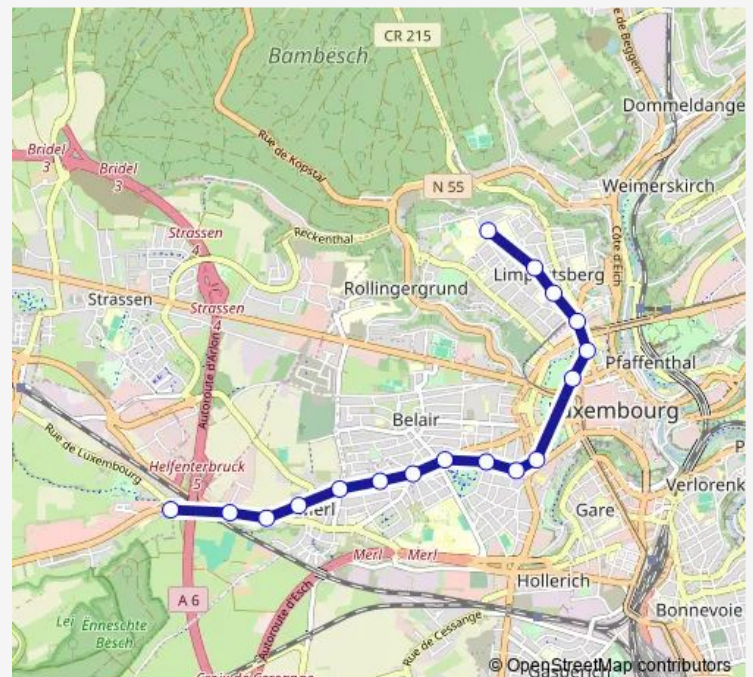

### Direction

Helfenterbréck — Limpertsberg, L.T.C.

17 stops

[Open route schedule](#)

Helfenterbréck

Merl, Op der Millen

Merl, Plak

Merl, St.Hubert

### Route schedule

Helfenterbréck — Limpertsberg, L.T.C.

Monday 07:20

Tuesday 07:20

Wednesday 07:20

Thursday 07:20

Friday 07:20

Saturday —

### Route info

Direction: Helfenterbréck

Stops: 17

Trip Duration: 0 hour 27 min

96 Bus time schedules and route maps are available in an offline PDF at [busmaps.com](https://busmaps.com). Use the [busmaps.com](https://busmaps.com) website to see live bus times, train schedule or subway schedule, and step-by-step directions for all public transit in Luxembourg