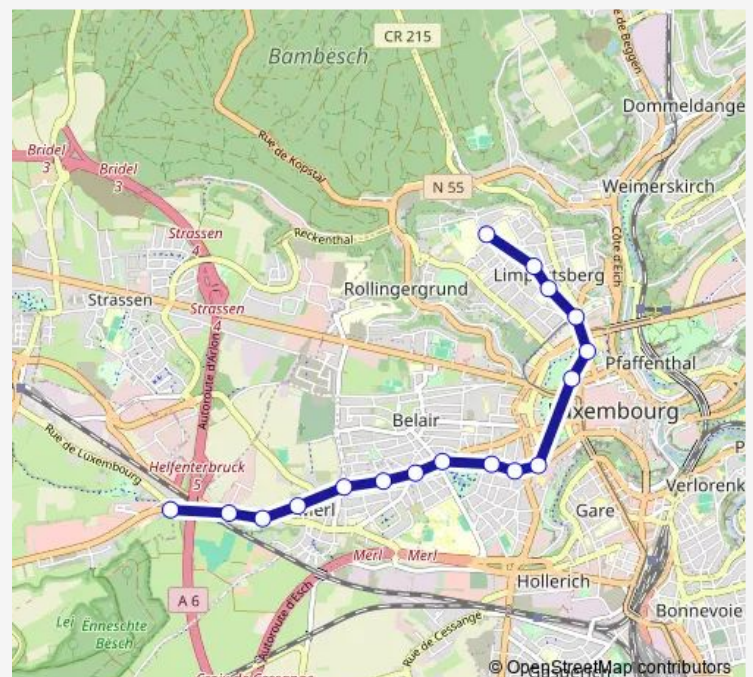

Laang Heck Quai 1

Orval Quai 1

Place de France Quai 1

Merl, Parc Quai 1

Bragance Quai 1

Guillaume Quai 1

Rheinsheim Quai 1

Amélie

### Route schedule

Helfenterbruck Quai 1 — LT du Centre

Monday	07:20
Tuesday	07:20
Wednesday	07:20
Thursday	07:20
Friday	07:20
Saturday	—
Sunday	—

### Route info

Direction: Helfenterbruck Quai 1

Stops: 17

Trip Duration: 0 hour 27 min

96 Bus time schedules and route maps are available in an offline PDF at [busmaps.com](https://busmaps.com). Use the [busmaps.com](https://busmaps.com) website to see live bus times, train schedule or subway schedule, and step-by-step directions for all public transit in Luxembourg