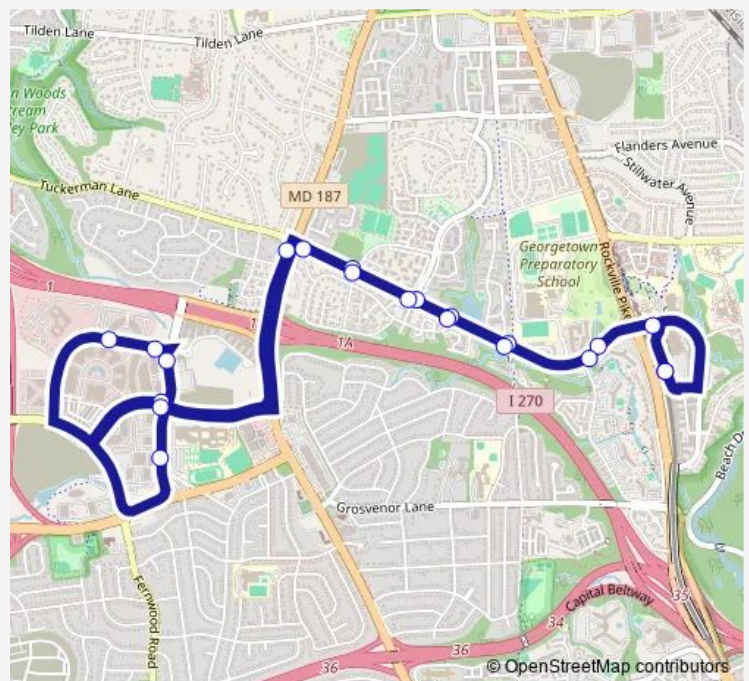

Rockledge DR & Rockledge Dr

Rockledge DR & @6600

Rockledge DR & Rock Spring Dr

Rockledge DR & Democracy Blvd

Route schedule

Grosvenor Station & BAY G — Montgomery Mall Transit Center & BAY A

Monday 09:20-14:20

Tuesday 09:20-14:20

Wednesday 09:20-14:20

Thursday 09:20-14:20

Friday 09:20-14:20

Saturday —

Sunday —

Route info

Direction: Grosvenor Station & BAY G

Stops: 26

Trip Duration: 0 hour 18 min

96 — 96-Grosvenor-Rock Spring-Montg Mall

Democracy Blvd & Fernwood Rd

Fernwood RD & Democracy Blvd

Fernwood RD & Rock Spring Dr

Fernwood RD & Rock Spring Dr

Montgomery Mall Transit Center & BAY A

Direction

Grosvenor Station & BAY G — Grosvenor Station & BAY G

21 stops

[Open route schedule](#)

Grosvenor Station & BAY G

Tuckerman LN & Grosvenor Pl

Tuckerman LN & Kings Riding Way

Tuckerman LN & Hampton Mill Terr