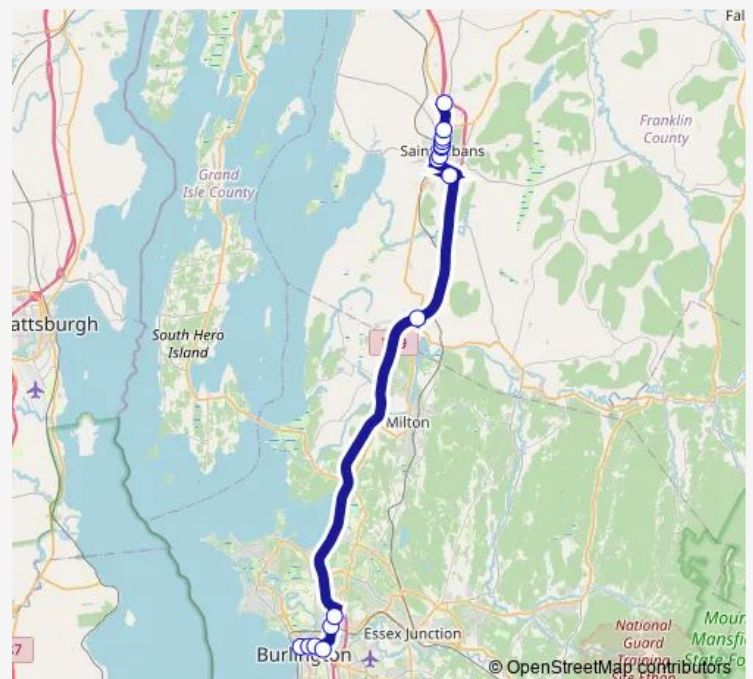

Route schedule

Highgate Commons — Downtown Transit Center - Spot S

Monday 18:00-18:35

Tuesday 18:00-18:35

Wednesday 18:00-18:35

Thursday 18:00-18:35

Friday 18:00-18:35

Saturday —

Sunday —

Route info

Direction: Highgate Commons

Stops: 8

Trip Duration: 0 hour 40 min

96 — St Albans Link Express

Direction

Downtown Transit Center - Spot K — Highgate Commons

16 stops

[Open route schedule](#)

Downtown Transit Center - Spot K

Pearl Street at Hungerford Terrace

Pearl Street at S Prospect Street (Uhc)

UVM Medical Center

Main Street at Platt Street

Main Street at Normand Street

Route info

Direction: Downtown Transit Center - Spot K

Stops: 16

Trip Duration: 1 hour 0 min

Direction

Highgate Commons — Downtown Transit Center - Spot S

16 stops

[Open route schedule](#)