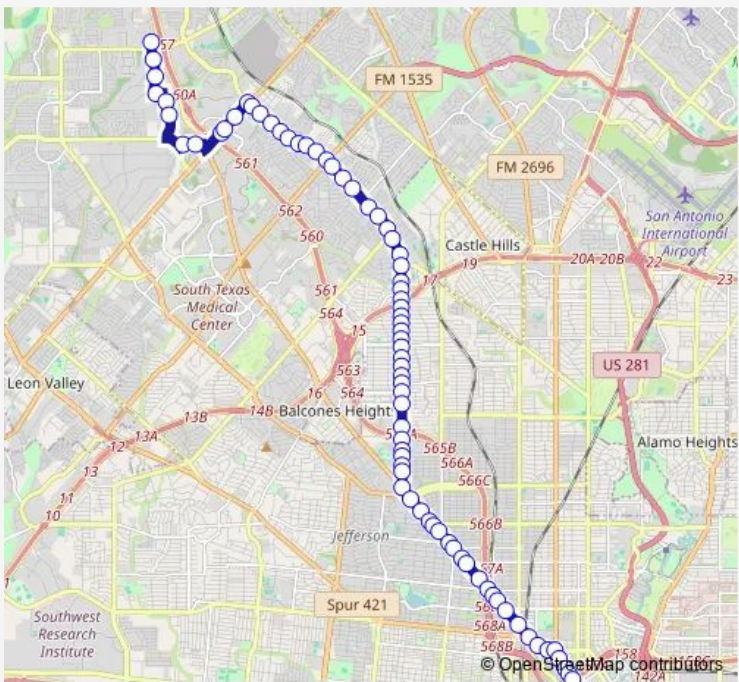

**Bus 96 Vance Jackson Frequent**

[Go to website](#)

**Direction**  
 Navarro Farside OF Bridge — Silicon between Sams Club & Walmart  
 85 stops  
[Open route schedule](#)

- Navarro Farside OF Bridge
- Navarro & Crockett
- Navarro & Pecan
- Navarro & Martin
- Navarro & Auditorium Circle
- Navarro & N. ST. Mary'S
- Navarro & Augusta
- SAN Pedro & Quincy
- SAN Pedro Between Elmira & Euclid
- SAN Pedro Bet. Marshall & Maverick
- Cypress & Jackson
- Five Points Transfer Area - Northbound
- Fredericksburg RD. & Mpr
- Fredericksburg Rd opposite Colorado
- Fredericksburg RD. & Cincinnati
- Fredericksburg RD. Opp. W. French
- Fredericksburg RD. & Woodlawn
- Fredericksburg RD. & Warner
- Fredericksburg RD. Opp. Mulberry
- Fredericksburg RD. & Summit
- Fredericksburg RD. & Fulton

**Route schedule**  
 Navarro Farside OF Bridge — Silicon between Sams Club & Walmart

Monday	05:02-21:42
Tuesday	05:02-21:42
Wednesday	05:02-21:42
Thursday	05:02-21:42
Friday	05:02-21:42
Saturday	04:55-21:35
Sunday	04:55-21:35

**Route info**  
 Direction: Navarro Farside OF Bridge  
 Stops: 85  
 Trip Duration: 1 hour 8 min

96 — Vance Jackson Frequent **BusMaps**

Fredericksburg RD. & Lynwood

Fredericksburg RD. Opposite Furr

Fredericksburg RD. & Mary Louise

## Route info

Direction: Silicon between Sams Club & Walmart

Stops: 78

Trip Duration: 0 hour 56 min

Vance Jacson & Sinsonte

Vance Jackson & Whitson

Vance Jackson & Cork Cove

Vance Jackson & Lazy Hollow