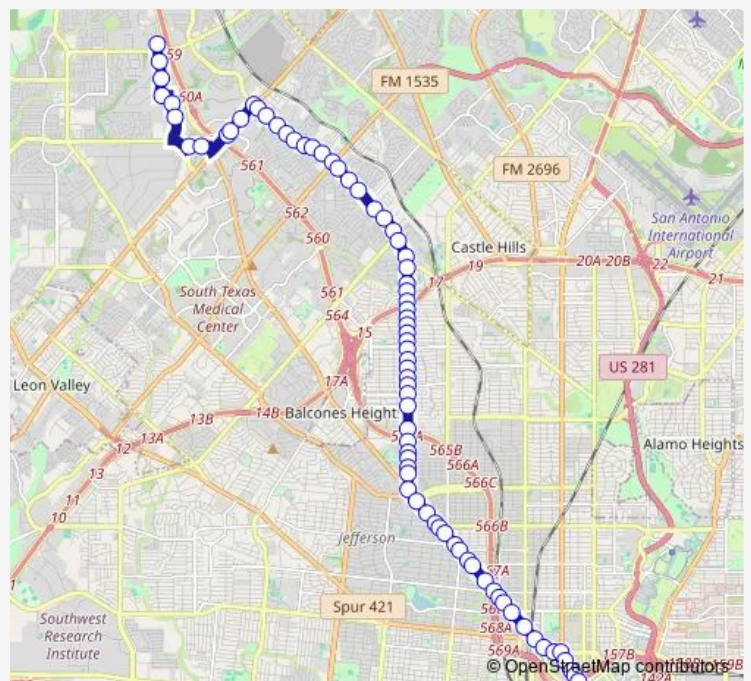

Bus 96 Vance Jackson Frequent

[Go to website](#)

Direction
 NAVARRO FAR SIDE OF BRIDGE — Silicon between Sams Club & Walmart
 85 stops
[Open route schedule](#)

NAVARRO FAR SIDE OF BRIDGE

- Navarro & Crockett
- Navarro & Pecan
- Navarro & Martin
- Navarro & Auditorium Circle
- Navarro & N. ST. Mary'S
- Navarro & Augusta
- SAN Pedro & Quincy
- SAN PEDRO BETWEEN ELMIRA & EUCLID
- SAN Pedro Bet. Marshall & Maverick
- Cypress & Jackson
- Five Points Transfer Area - Northbound
- Fredericksburg RD. & Mpr
- Fredericksburg Rd opposite Colorado
- Fredericksburg RD. & Cincinnati
- Fredericksburg RD. Opp. W. French
- Fredericksburg RD. & Woodlawn
- FREDERICKSBURG RD. & WARNER
- Fredericksburg RD. Opp. Mulberry
- Fredericksburg RD. & Summit
- Fredericksburg RD. & Fulton

Route schedule

NAVARRO FAR SIDE OF BRIDGE — Silicon between Sams Club & Walmart

Monday	05:02-21:42
Tuesday	05:02-21:42
Wednesday	05:02-21:42
Thursday	05:02-21:42
Friday	05:02-21:42
Saturday	04:55-21:35
Sunday	04:55-21:35

Route info

Direction: NAVARRO FAR SIDE OF BRIDGE
 Stops: 85
 Trip Duration: 1 hour 9 min

96 — Vance Jackson Frequent

Fredericksburg RD. & Lynwood

Fredericksburg RD. Opposite Furr

Fredericksburg RD. & Mary Louise

Thursday 04:32-21:27

Friday 04:32-21:27

Saturday 04:02-21:27

Sunday 05:02-21:21

Route info

Direction: Silicon between Sams Club & Walmart

Stops: 78

Trip Duration: 0 hour 58 min