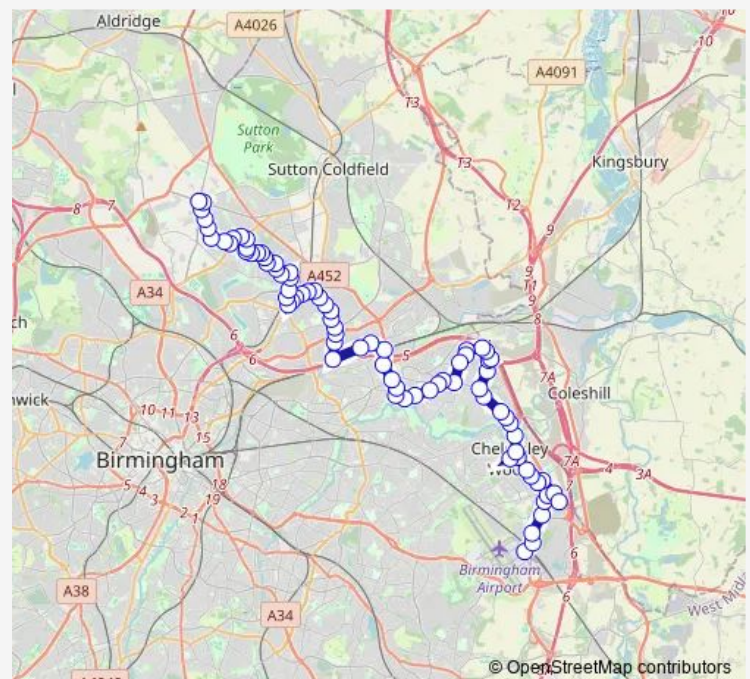

### Route schedule

B'ham Airport Bus Terminal — Kingstanding Circle

Monday 00:20-23:30

Tuesday 00:30-23:30

Wednesday 00:30-23:30

Thursday 00:30-23:30

Friday 00:30-23:30

Saturday 00:30-23:30

### Route info

Direction: B'ham Airport Bus Terminal

Stops: 81

Trip Duration: 1 hour 9 min

■ 96 — Birmingham Airport - Kingstanding via Erdington

BusMaps

Village Centre

Swift Close