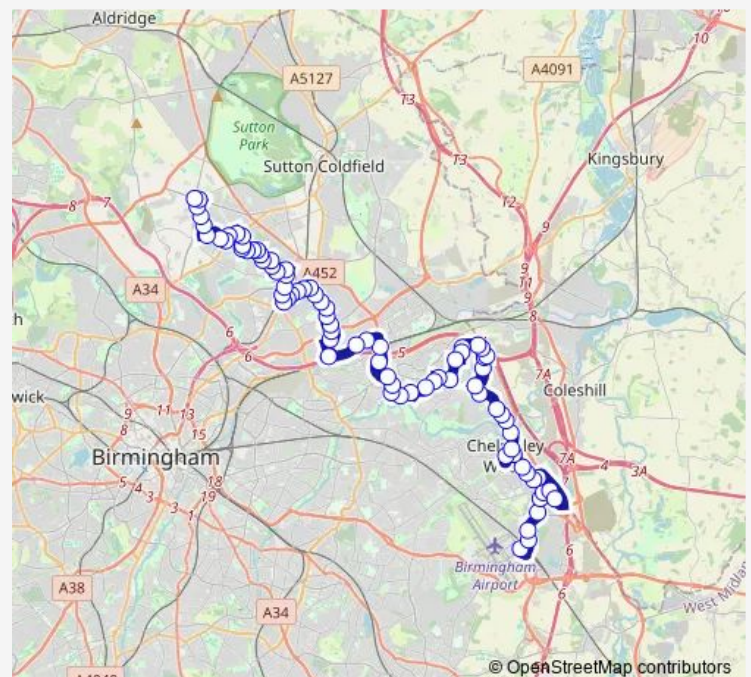

Thursday 00:30-23:30

Friday 00:30-23:30

Saturday 00:30-23:30

Sunday 00:30-23:20

Route info

Direction: B'ham Airport Bus Terminal

Stops: 81

Trip Duration: 1 hour 12 min

■ 96

BusMaps

Village Centre

Swift Close

Wolseley Close

Riley Drive

Rover Drive

Singer Croft