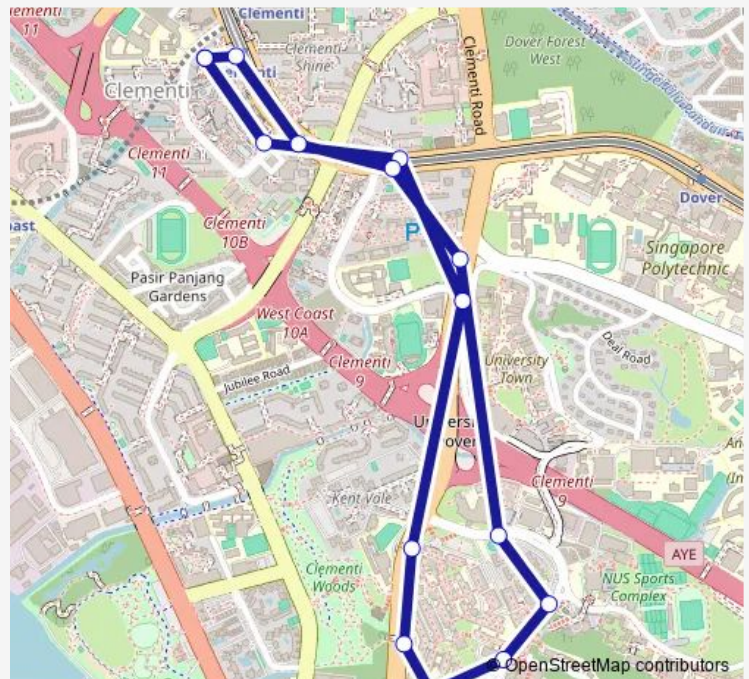

Aft Clementi Ave 1

Blk 410

Blk 455

Clementi Stn Exit A

Clementi Int

Route schedule

Clementi Int — Clementi Int

Monday	06:45
Tuesday	06:45
Wednesday	06:45
Thursday	06:45
Friday	06:45
Saturday	07:00
Sunday	07:00

Route info

Direction: Clementi Int

Stops: 15

Trip Duration: 0 hour 27 min

96 Bus time schedules and route maps are available in an offline PDF at busmaps.com. Use the busmaps.com website to see live bus times, train schedule or subway schedule, and step-by-step directions for all public transit in Singapore