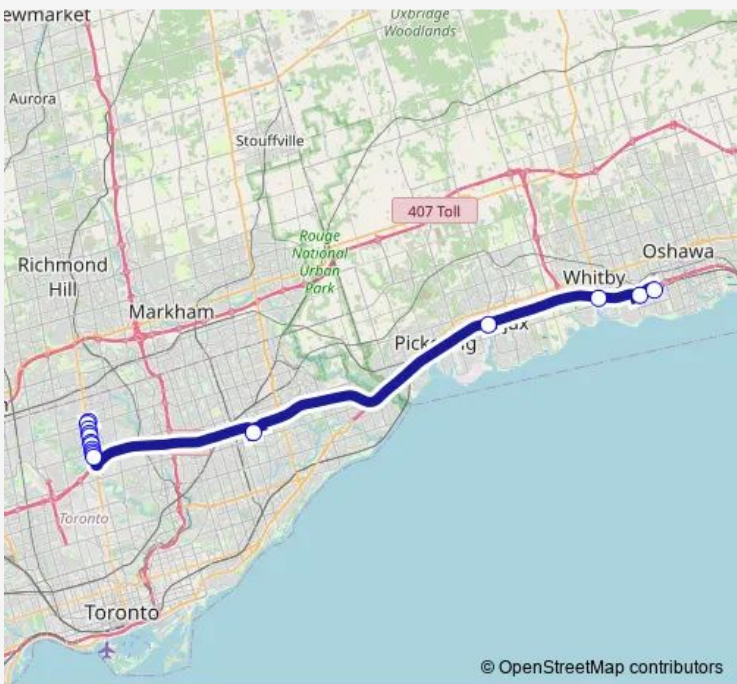

Bus 96 Oshawa / Finch Express

[Go to website](#)

Direction
 Durham College Oshawa Go — Finch Bus Terminal
 14 stops
[Open route schedule](#)

- Durham College Oshawa Go
- Victoria St. @ Thickson Rd. (Thickson Ridge Power Centre)
- Whitby GO Bus
- Ajax GO Bus
- Mccowan Rd. @ Triton Rd.
- Scarborough Centre Bus Terminal
- Yonge St. @ Glendora Ave.
- Yonge St. @ Sheppard Ave.
- Yonge St. @ Elmwood Ave.
- Yonge St. @ Empress Ave.
- Yonge St. @ Norton Ave.
- Yonge St. @ Northtown Way
- Yonge St. @ Finch Ave.
- Finch Bus Terminal

Route schedule
 Durham College Oshawa Go — Finch Bus Terminal

Monday	05:00-22:30
Tuesday	05:00-22:30
Wednesday	05:00-22:30
Thursday	05:00-22:30
Friday	05:00-22:30
Saturday	06:30-22:30
Sunday	06:30-22:30

Route info
 Direction: Durham College Oshawa Go
 Stops: 14
 Trip Duration: 1 hour 30 min

Direction

Finch Bus Terminal — Durham College Oshawa Go

16 stops

[Open route schedule](#)

Finch Bus Terminal

Yonge St. @ Finch Ave.

Yonge St. @ Poyntz Ave.

Yonge St. @ Florence Ave.

Scarborough Centre Bus Terminal

Ajax GO Bus

Whitby GO Bus

Victoria St. @ Thickson Rd. (Thickson Ridge Power Centre)

Durham College Oshawa Go

Route schedule