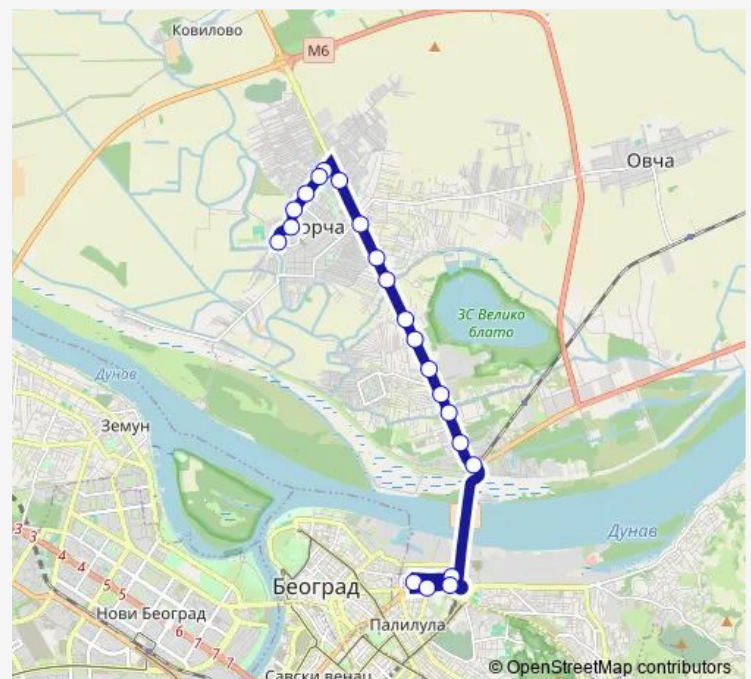

Pirotsko Naselje

Blok Sutjeska

Partizanski Blok

Blok Branko Momirov

Pančevački Most

Czk Vlada Divljan

Železnička Stanica Dunav

$\check{Z}$ s Pančevački Most

### Route schedule

Borča 3 —  $\check{Z}$ s Pančevački Most

Monday	04:50-23:50
Tuesday	04:50-23:50
Wednesday	04:50-23:50
Thursday	04:50-23:50
Friday	04:50-23:50
Saturday	04:50-23:50
Sunday	04:50-23:50

### Route info

Direction: Borča 3

Stops: 20

Trip Duration: 0 hour 45 min

96 —  $\check{Z}$ s Pančevački Most - Borča 3

BusMaps