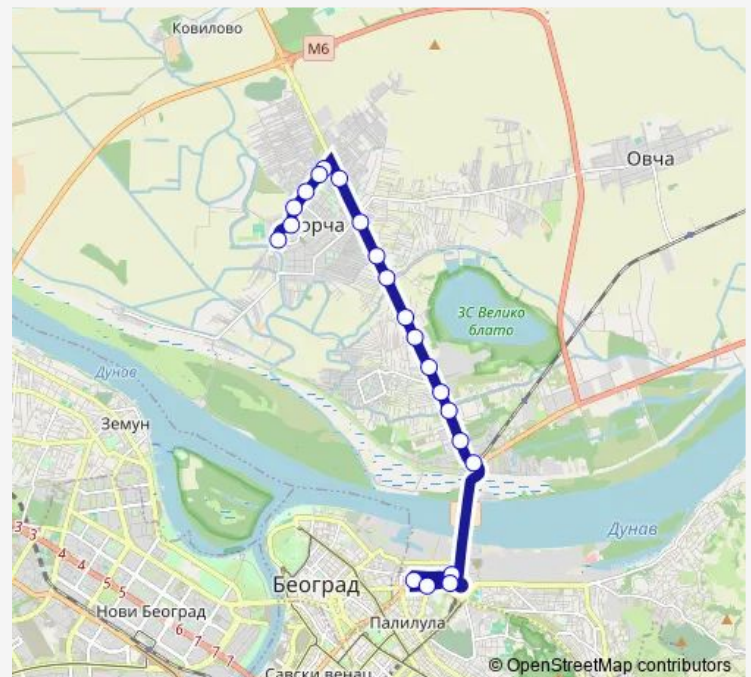

Route schedule

Borča 3 — Žs Pančevački Most

Monday 04:50-23:50

Tuesday 04:50-23:50

Wednesday 04:50-23:50

Thursday 04:50-23:50

Friday 04:50-23:50

Saturday 04:50-23:50

Sunday 04:50-23:50

Route info

Direction: Borča 3

Stops: 20

Trip Duration: 0 hour 42 min

96 — Žs Pančevački Most - Borča 3

Direction

Žs Pančevački Most — Borča 3