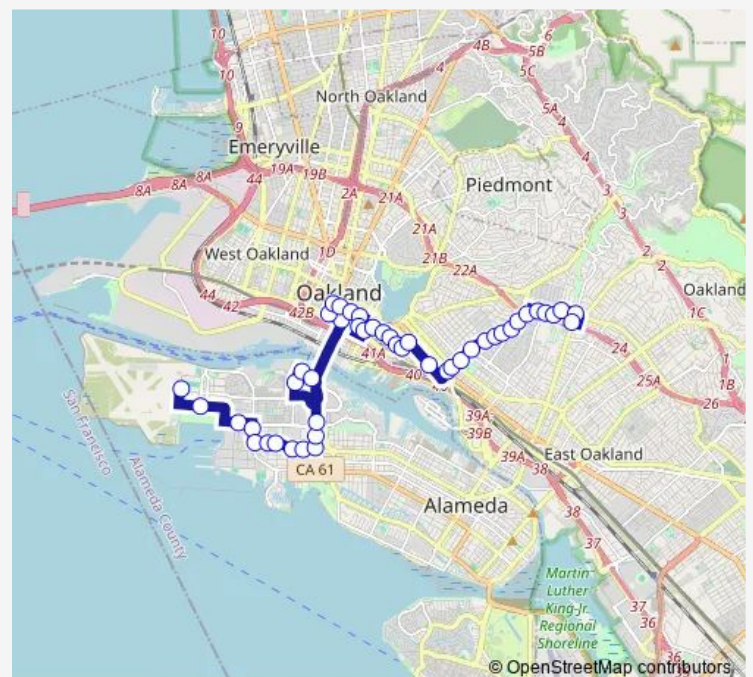

5th St & Singleton Av

Mitchell Av & 5th St

Marina Village Pkwy & Mariner Sq Loop

8th St & Harrison St

8th St & Broadway

Broadway & 11th St (12th St Bart)

11th St & Franklin St

11th St & Harrison St

### Route schedule

W Midway Av & Monarch St — Montana St & Fruitvale Av

Monday 06:00-22:00

Tuesday 06:00-22:00

Wednesday 06:00-22:00

Thursday 06:00-22:00

Friday 06:00-22:00

Saturday 06:00-22:00

### Route info

Direction: W Midway Av & Monarch St

Stops: 46

Trip Duration: 0 hour 50 min

96 — Alameda Pt. - 14th Ave. - Dimond

Madison St & 9th St

Oak St & 8th St (Lake Merritt Bart)

10th St & Fallon St

## Route info

Direction: Montana St &amp; Fruitvale Av

Stops: 47

Trip Duration: 0 hour 47 min

12th St & Harrison St

Broadway & 12th St (12th St Bart)

Broadway & 9th St

7th St & Franklin St