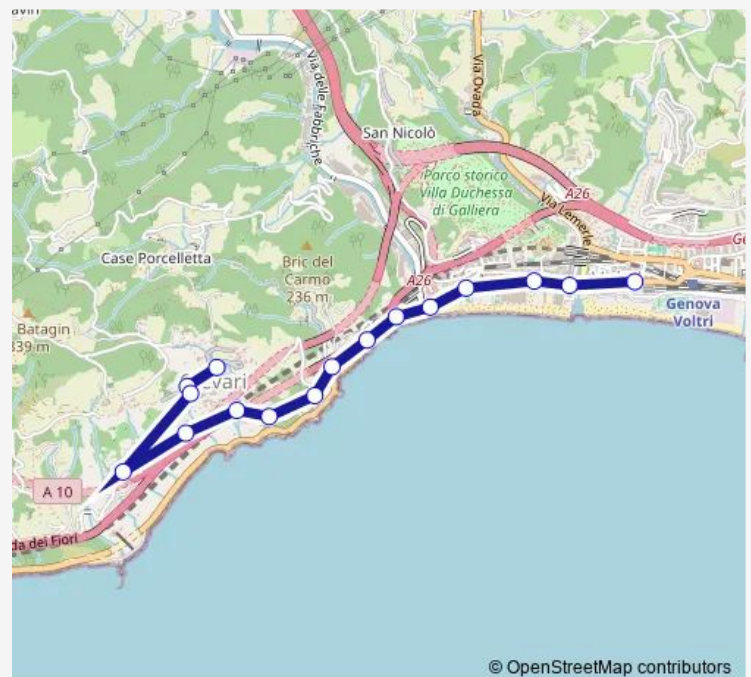

Thursday 08:25

Friday 08:25

Saturday —

Sunday —

Route info

Direction: Verita'/Voltri Fs

Stops: 28

Trip Duration: 0 hour 34 min

Tuesday 06:05-20:00

Wednesday 06:05-20:00

Thursday 06:05-20:00

Friday 06:05-20:00

Saturday 05:45-20:00

Sunday 06:50-19:39

Route info

Direction: Verita'/Voltri Fs

Stops: 17

Trip Duration: 0 hour 15 min

Direction

Crevari/Capolinea — Verita'/Voltri Fs

16 stops

[Open route schedule](#)

Crevari/Capolinea

Nuova DI Crevari 1/Fontana

Monday	06:00-20:15
Tuesday	06:00-20:15
Wednesday	06:00-20:15
Thursday	06:00-20:15
Friday	06:00-20:15
Saturday	06:00-20:15
Sunday	07:10-19:54

Route info

Direction: Crevari/Capolinea

Stops: 16

Trip Duration: 0 hour 15 min