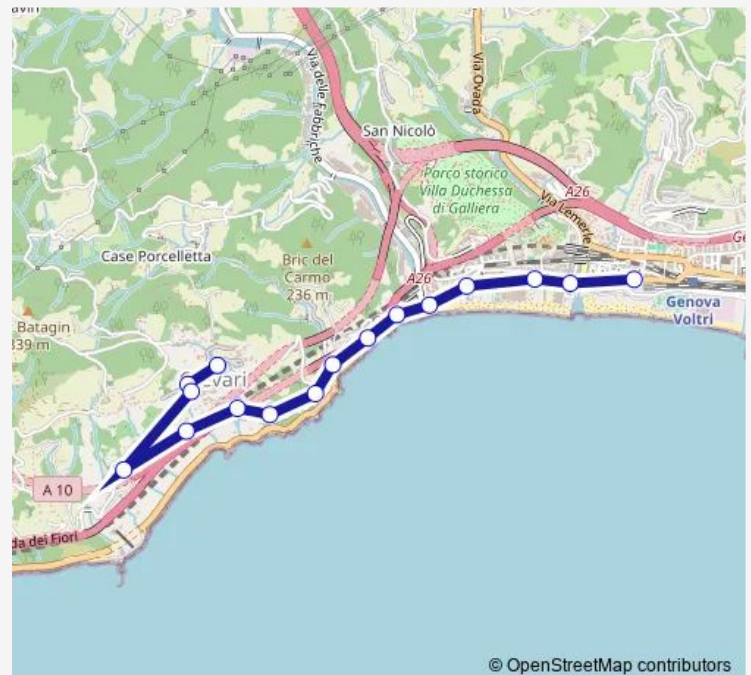

Thursday 08:25

Friday 08:25

Saturday —

Sunday —

Route info

Direction: Parks/Verita'

Stops: 28

Trip Duration: 0 hour 34 min

© OpenStreetMap contributors

■ 96 — Via Don Verita (Voltri) - Via Nuova Crevari

BusMaps

Menotti 1/Soliman

Menotti 2/Chiesa

Menotti 3/Hermada

Siffredi 3/Albareto

Cornigliano 1/Savio

Cornigliano 2/Brighenti

Rimessa/Cornigliano

Direction

Parks/Verita' — Crevari/Capolinea

17 stops

[Open route schedule](#)

Parks/Verita'

Camozzini 1/Villa Duchessa

Route schedule

Crevari/Capolinea — Parks/Verita'

Monday 06:20-20:15

Tuesday 06:20-20:15

Wednesday 06:20-20:15

Thursday 06:20-20:15

Friday 06:20-20:15

Saturday 06:00-20:15