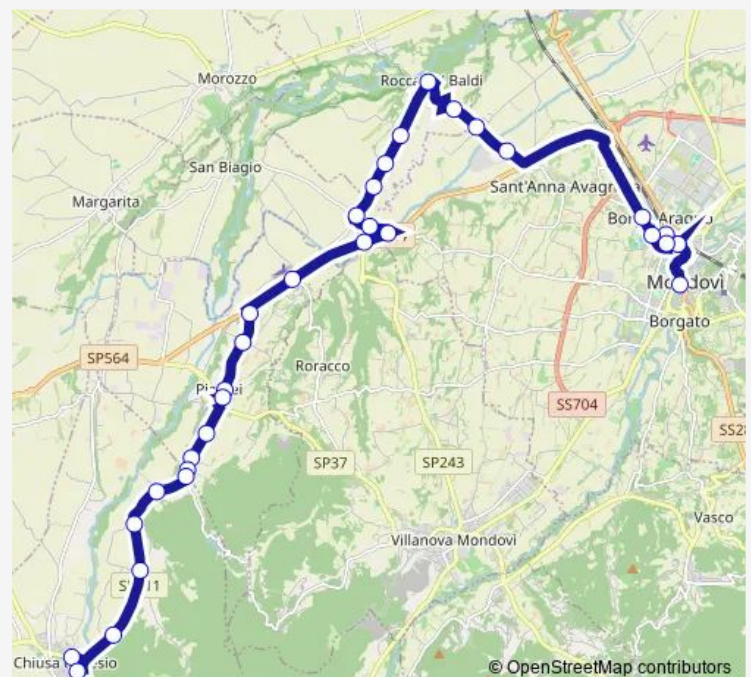

Branzola - Branzola

Branzola - Bivio Roracco

### Route schedule

Mondovi' - Deposito ATI VIA Torino — Pianfei - Sant' Anna

Monday 13:20

Tuesday 13:20

Wednesday 13:20

Thursday 13:20

Friday 13:20

Saturday 13:20

### Route info

Direction: Mondovi' - Deposito ATI VIA Torino

Stops: 22

Trip Duration: 0 hour 36 min

96 — Mondovi' - Pianfei - Chiusa Pesio