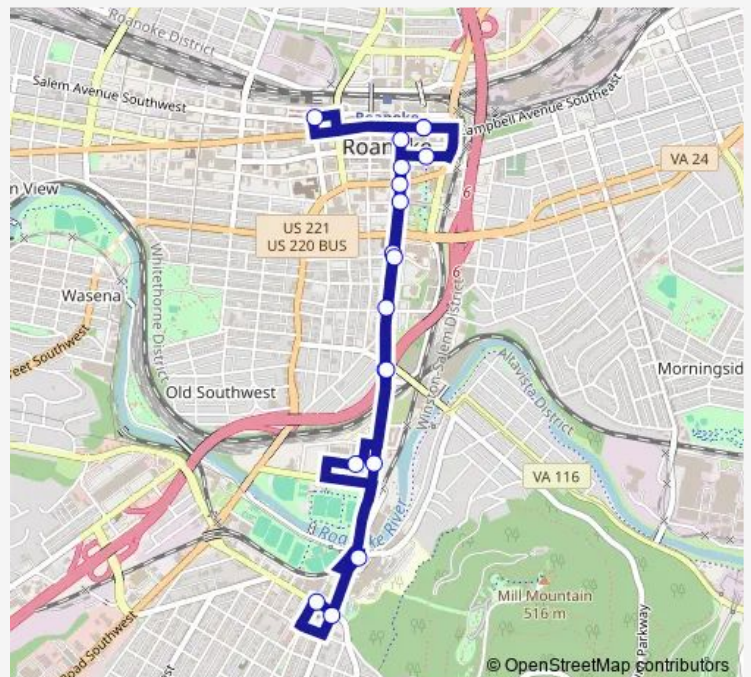

Sunday —

Route info

Direction: Downtown Market

Stops: 18

Trip Duration: 0 hour 35 min

■ Trolley — Star Line Trolley

Direction

Downtown Market — Downtown Market

18 stops

[Open route schedule](#)

Downtown Market

3rd St Station Star Line

Jefferson & Kirk

Jefferson & Bullitt

Jefferson & Mountain

Jefferson at Albermarle

Jefferson & Bullitt (Northbound)

Jefferson & Luck

Church & Market

Downtown Market

Route schedule

Downtown Market — Downtown Market

Monday 07:00-14:35

Tuesday 07:00-14:35

Wednesday 07:00-14:35

Thursday 07:00-14:35

Friday 07:00-14:35

Saturday —

Sunday —

Route info

Direction: Downtown Market

Stops: 18