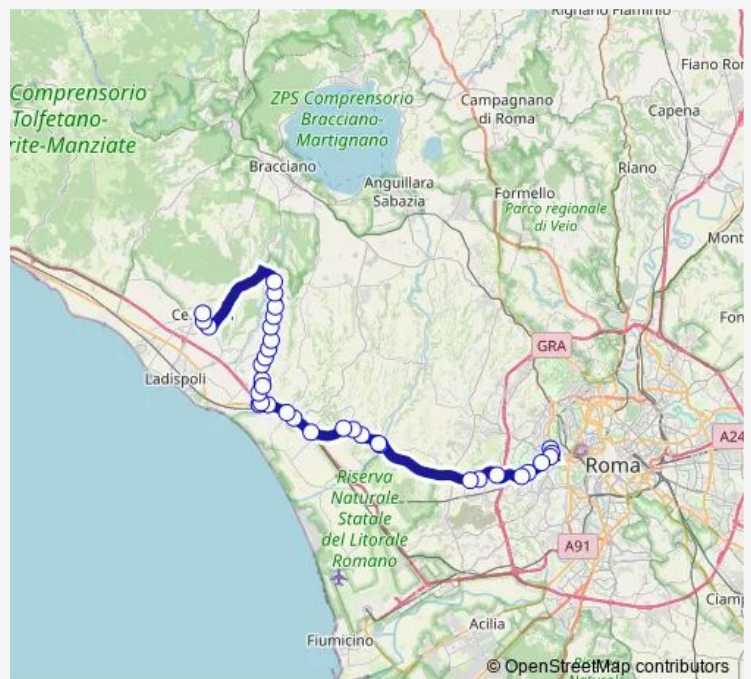

Cerveteri | Via Ceri Via Casaletti # f10844

Route schedule

Roma | Capolinea Cornelia # f1 — Cerveteri | Piazza Moro # f5935

Monday 18:45

Tuesday 18:45

Wednesday —

Thursday 18:45

Friday 18:45

Saturday 18:45

Sunday —

Route info

Direction: Roma | Capolinea Cornelia # f1

Stops: 35

Trip Duration: 1 hour 10 min

Roma Cornelia - Cerveteri # Aa928a

Cerveteri | Via Giordano (Valcanneto) # f10839

Cerveteri | Via Settevene Palo Via S. Paolo # f10857

Cerveteri | Via Settevene Palo Via Landemberg # f10858

Cerveteri | Piazza Moro # f5935

Bus time schedules and route maps are available in an offline PDF at busmaps.com. Use the busmaps.com website to see live bus times, train schedule or subway schedule, and step-by-step directions for all public transit in Vatican City