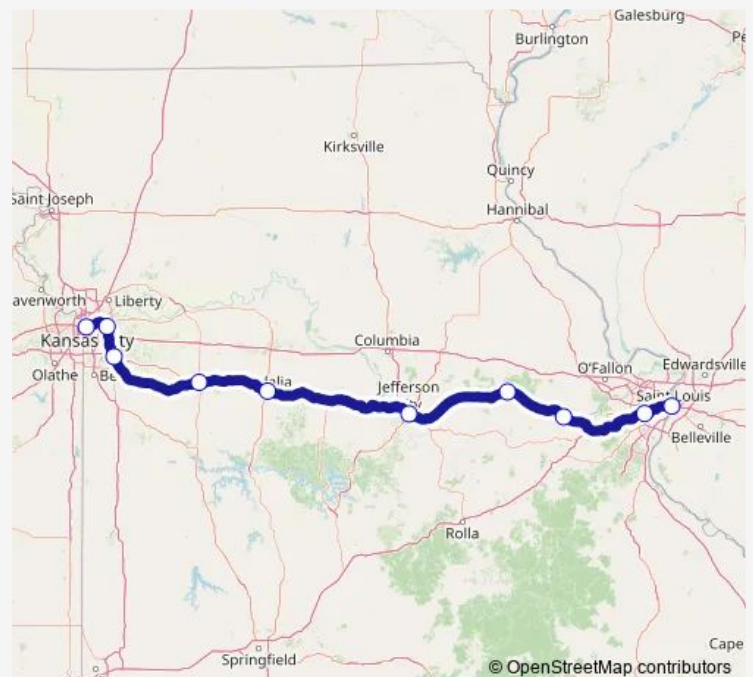

### Direction

Kansas City — St. Louis

10 stops

[Open route schedule](#)

Kansas City

Independence Amtrak Station

Lee'S Summit Amtrak

Warrensburg Amtrak Station

Sedalia Amtrak Station

Jefferson City Amtrak Station

Hermann

Washington Amtrak Station

Kirkwood Amtrak Station

St. Louis

### Route schedule

Kansas City — St. Louis

Monday 17:05

Tuesday 17:05

Wednesday 17:05

Thursday 17:05

Friday 17:05

Saturday 17:05

### Route info

Direction: Kansas City

Stops: 10

Trip Duration: 5 hour 40 min

Missouri River Runner

**Direction**

St. Louis — Kansas City

10 stops