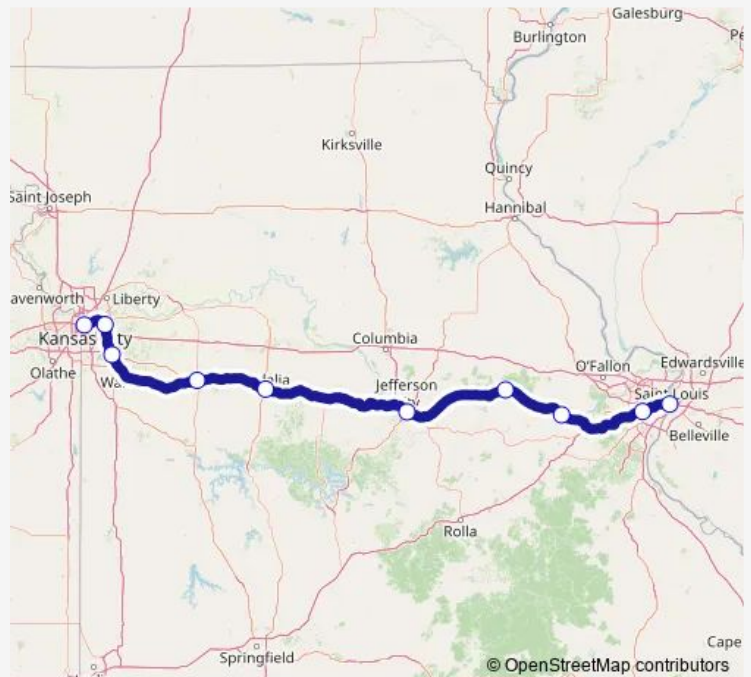

Rail Missouri River Runner

[Go to website](#)

Direction

Kansas City — St. Louis

10 stops

[Open route schedule](#)

Kansas City

Independence Amtrak Station

Lee'S Summit Amtrak

Warrensburg Amtrak Station

Sedalia Amtrak Station

Jefferson City Amtrak Station

Hermann

Washington Amtrak Station

Kirkwood Amtrak Station

St. Louis

Route schedule

Kansas City — St. Louis

Monday 17:05

Tuesday 17:05

Wednesday 17:05

Thursday 17:05

Friday 17:05

Saturday 17:05

Sunday 17:05

Route info

Direction: Kansas City

Stops: 10

Trip Duration: 5 hour 40 min

Missouri River Runner

Direction

St. Louis — Kansas City