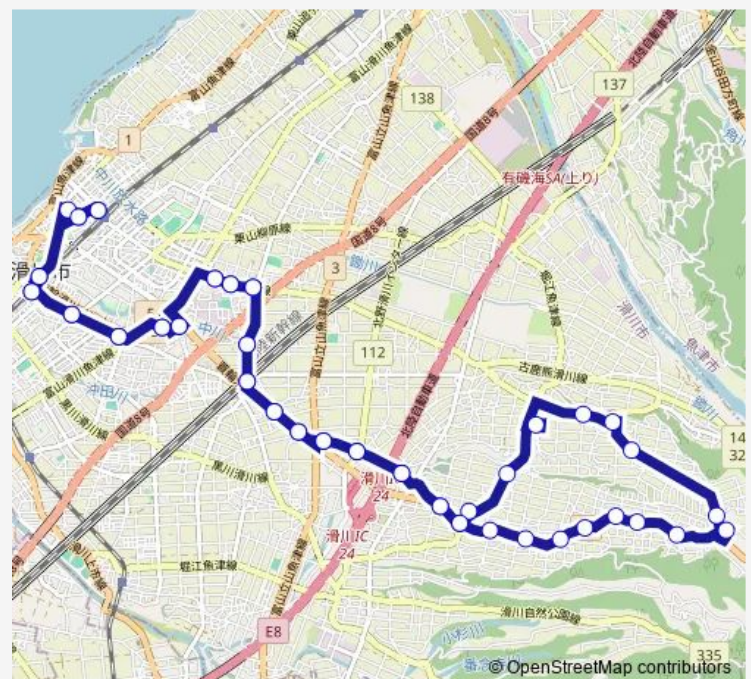

Thursday 08:45-17:32

Friday 08:45-17:32

Saturday 08:45-17:32

Sunday 08:45-17:32

Route info

Direction: 滑川駅前

Stops: 56

Trip Duration: 1 hour 4 min