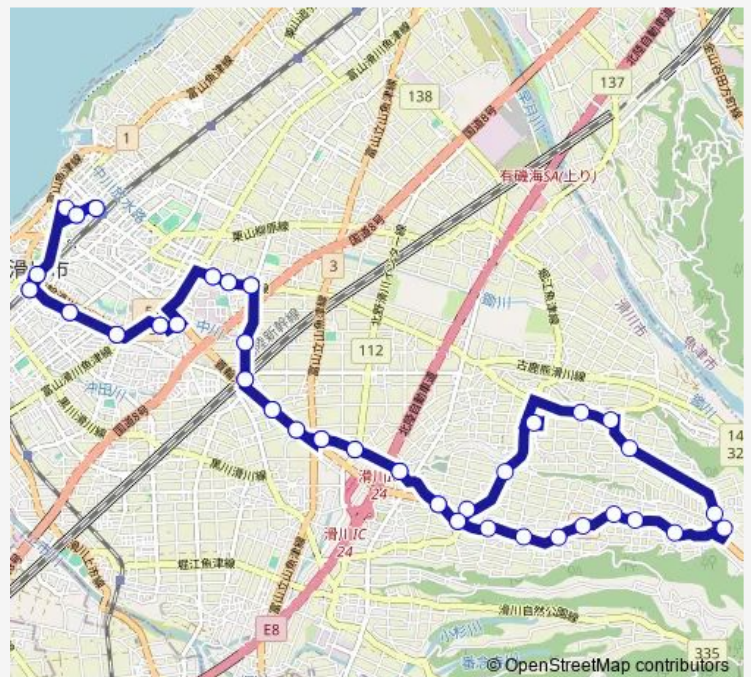

Thursday 08:45-17:32

Friday 08:45-17:32

Saturday 08:45-17:32

Sunday 08:45-17:32

Route info

Direction: 滑川駅前

Stops: 56

Trip Duration: 1 hour 4 min