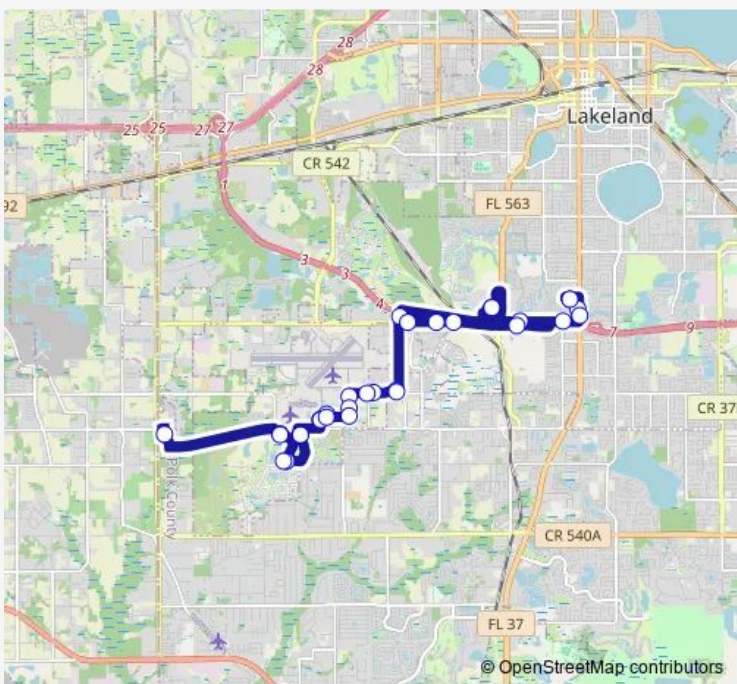

Bus Coral Coral Line

[Go to website](#)

Direction
 Walmart at Imperial Blvd — Walmart at Imperial Blvd
 31 stops
[Open route schedule](#)

- Walmart at Imperial Blvd
- S Florida Ave & Eastway Dr
- Merchants Walk Shopping Mall
- N Pkway Frontage Rd & Oakbridge Lks Dr
- Lakeside Village
- Waring Rd & Drane Field Rd
- Old Medulla Rd & Waring
- Old Medulla Rd & Windee Ave
- Airside Center Dr & Flightline Dr
- Airside Center Dr & Aircraft Dr
- Airside Center Dr & Aviation Dr
- Polk State College Airside
- Aviation Dr & W Pipkin Rd
- White Egret Ln & Sandhill Crane Dr
- 3921 White Ibis Rd
- Medulla Rd & W Pipkin Rd
- Publix at County Line Rd
- Medulla Rd & W Pipkin Rd
- Medulla Rd & Whiter Ibis Rd
- White Egret Ln & Sandhill Crane Dr
- Aviation Dr & W Pipkin Rd

Route schedule
 Walmart at Imperial Blvd — Walmart at Imperial Blvd

Monday	07:45-16:15
Tuesday	07:45-16:15
Wednesday	07:45-16:15
Thursday	07:45-16:15
Friday	07:45-16:15
Saturday	—
Sunday	—

Route info
 Direction: Walmart at Imperial Blvd
 Stops: 31
 Trip Duration: 1 hour 15 min

S Florida Ave & Azalea St

Walmart at Imperial Blvd

Coral Bus time schedules and route maps are available in an offline PDF at busmaps.com. Use the busmaps.com website to see live bus times, train schedule or subway schedule, and step-by-step directions for all public transit in Bartow

The schedule is provided in the local timezone. Times with "(+1)" indicate departures on the next day.

PDF file created on 2025-01-16

2024 BusMaps.com - All Rights Reserved