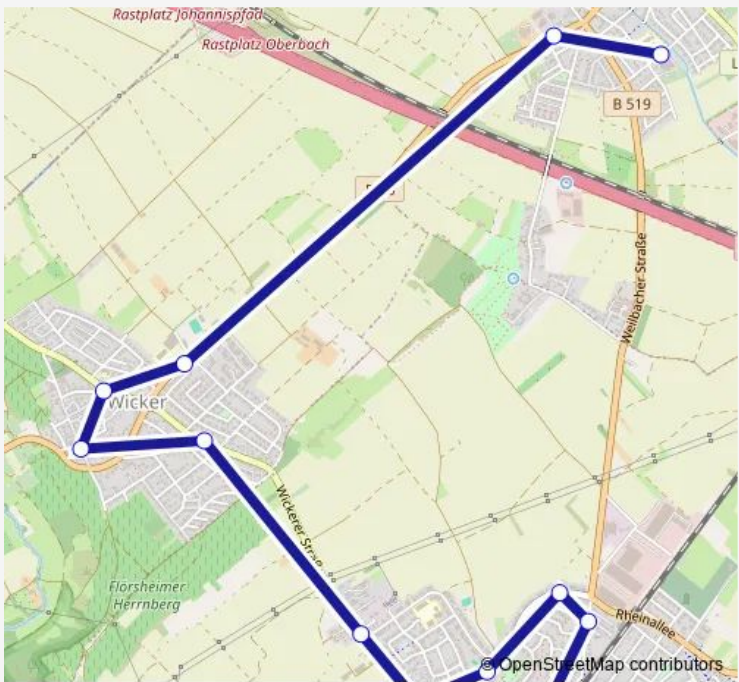

Suburban Railway Service 820

[Go to website](#)

Direction
 Flörsheim (Main) Bahnhof Nordseite — Flörsheim (Main)-Weilbach Weilbachhalle
 12 stops
[Open route schedule](#)

- Flörsheim (Main) Bahnhof Nordseite
- Flörsheim (Main) Weilbacher Straße
- Flörsheim (Main) Ruwerstraße
- Flörsheim (Main) Rheinallee
- Flörsheim (Main) Wickerer Straße
- Flörsheim (Main) Philipp-Reis-Straße
- Flörsheim (Main)-Wicker Flörsheimer Straße
- Flörsheim (Main)-Wicker Tor zum Rheingau
- Flörsheim (Main)-Wicker Alte Goldbornschule
- Flörsheim (Main)-Wicker Quellenstraße
- Flörsheim (Main)-Weilbach Mainzer Straße
- Flörsheim (Main)-Weilbach Weilbachhalle

Route schedule
 Flörsheim (Main) Bahnhof Nordseite — Flörsheim (Main)-Weilbach Weilbachhalle

| | |
|-----------|-------------|
| Monday | 19:10-23:40 |
| Tuesday | 19:10-23:40 |
| Wednesday | 19:10-23:40 |
| Thursday | 19:10-23:40 |
| Friday | 19:10-23:40 |
| Saturday | 14:40-23:40 |
| Sunday | — |

Route info
 Direction: Flörsheim (Main) Bahnhof Nordseite
 Stops: 12
 Trip Duration: 0 hour 17 min

820 Suburban Railway Service time schedules and route maps are available in an offline PDF at busmaps.com. Use the busmaps.com website to see live bus times, train schedule or subway schedule, and step-by-step directions for all public transit in Mainz