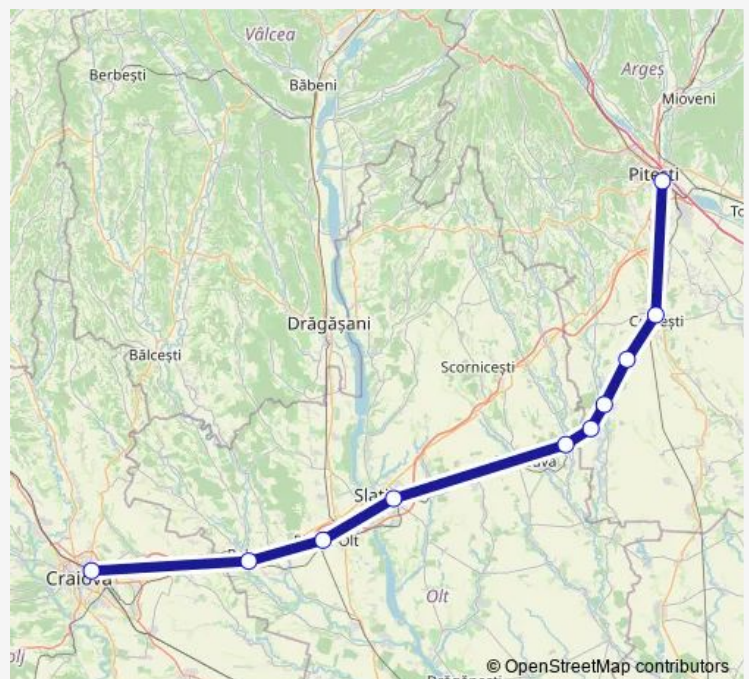

Rail R-E: Craiova - Pitești R-E: Craiova - Balș - Piatra Olt - Slatina - Corbu - Stolnici Hm. - Fâlfani Hm. - Costești - Pitești

[Go to website](#)

Direction

Craiova — Pitești

10 stops

[Open route schedule](#)

Friday 16:21

Saturday 16:21

Sunday 16:21

Route info

Direction: Craiova

Stops: 10

Trip Duration: 2 hour 55 min

■ R-E: Craiova - Pitești — R-E: Craiova - Balș - Piatra Olt - Slatina - Corbu - Stolnici Hm. - Fâlfani Hm. - Costești - ... **BusMaps**

Direction

Craiova — Pitești

9 stops

[Open route schedule](#)

Craiova

Balș

Piatra Olt

Slatina

Tuesday 21:20

Wednesday 21:20

Thursday 21:20

Friday 21:20

Saturday 21:20

Sunday 21:20

Route info

Direction: Craiova