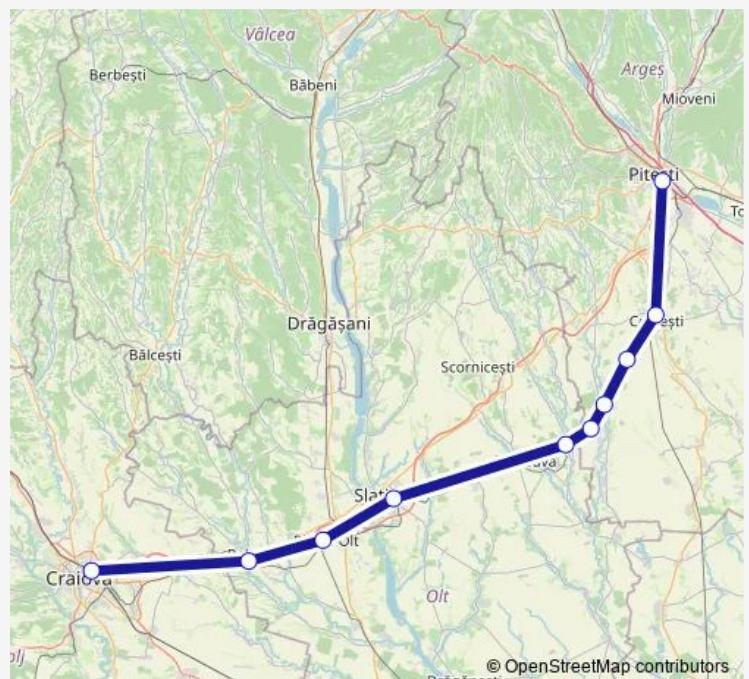

Rail R-E: Craiova - Pitești R-E: Craiova - Balș - Piatra Olt - Slatina - Corbu - Stolnici Hm. - Fâlfani Hm. - Costești - Pitești

[Go to website](#)

Direction

Craiova — Pitești

10 stops

[Open route schedule](#)

Friday 16:21

Saturday 16:21

Sunday 16:21

Route info

Direction: Craiova

Stops: 10

Trip Duration: 2 hour 55 min

Direction

Craiova — Pitești

9 stops

[Open route schedule](#)

Craiova

Balș

Piatra Olt

Slatina

Sinești Hm.

Wednesday 21:20

Thursday 21:20

Friday 21:20

Saturday 21:20

Sunday 21:20

Route info

Direction: Craiova

Stops: 9