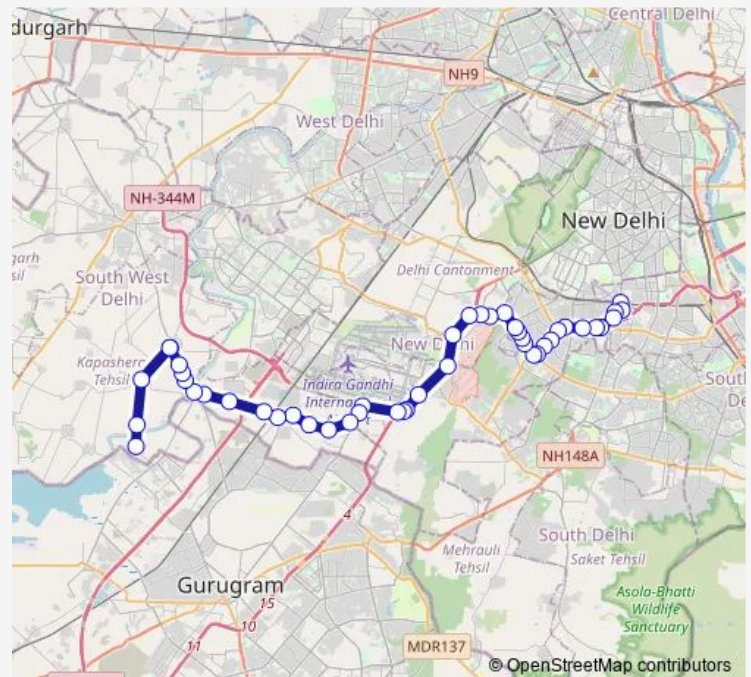

Signal Enclave

Arjun Path / APS Colony

APS Colony

Route schedule

Safdarjung Terminal — Nanak Heri Village

Monday 05:40-20:45

Tuesday 05:40-20:45

Wednesday 05:40-20:45

Thursday 05:40-20:45

Friday 05:40-20:45

Saturday 05:40-20:45

Sunday 05:40-20:45

Route info

Direction: Safdarjung Terminal

Stops: 46

Trip Duration: 2 hour 9 min