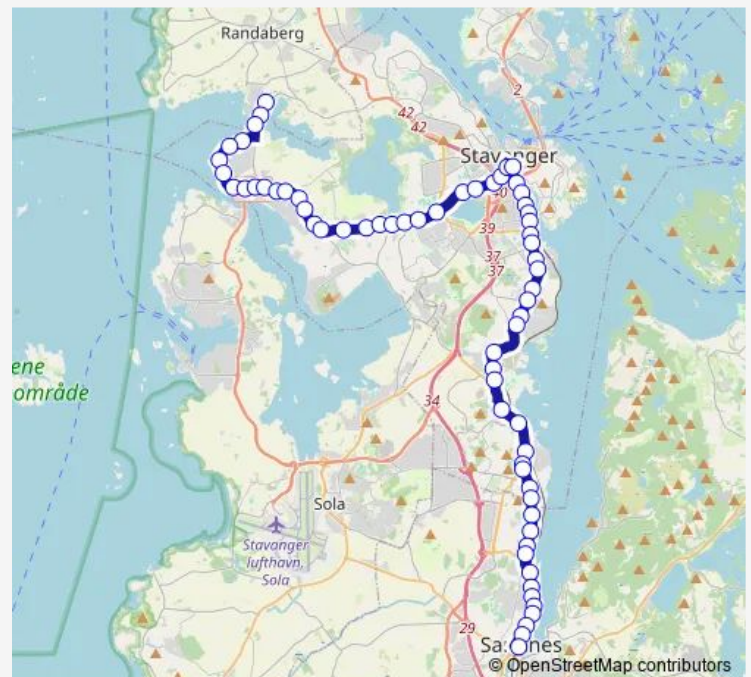

### Route schedule

Viste Hageby — Sandnes bussterminal Ruten

Monday —

Tuesday —

Wednesday —

Thursday —

Friday 24:16-02:46<sup>+1</sup>

Saturday 03:16-02:46<sup>+1</sup>

### Route info

Direction: Viste Hageby

Stops: 65

Trip Duration: 1 hour 6 min

■ N84

BusMaps

Madlakrossen

DNB Arena