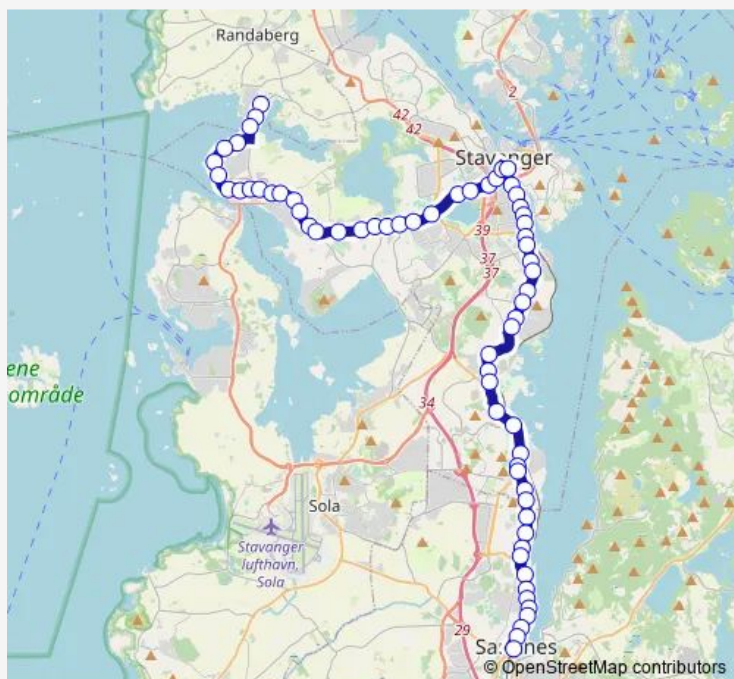

### Route schedule

Viste Hageby — Sandnes bussterminal Ruten

Monday	—
Tuesday	—
Wednesday	—
Thursday	—
Friday	24:16-02:46 <sup>+1</sup>
Saturday	03:16-02:46 <sup>+1</sup>
Sunday	03:16

### Route info

Direction: Viste Hageby

Stops: 65

Trip Duration: 1 hour 6 min

■ N84

BusMaps

Madlakrossen

DNB Arena