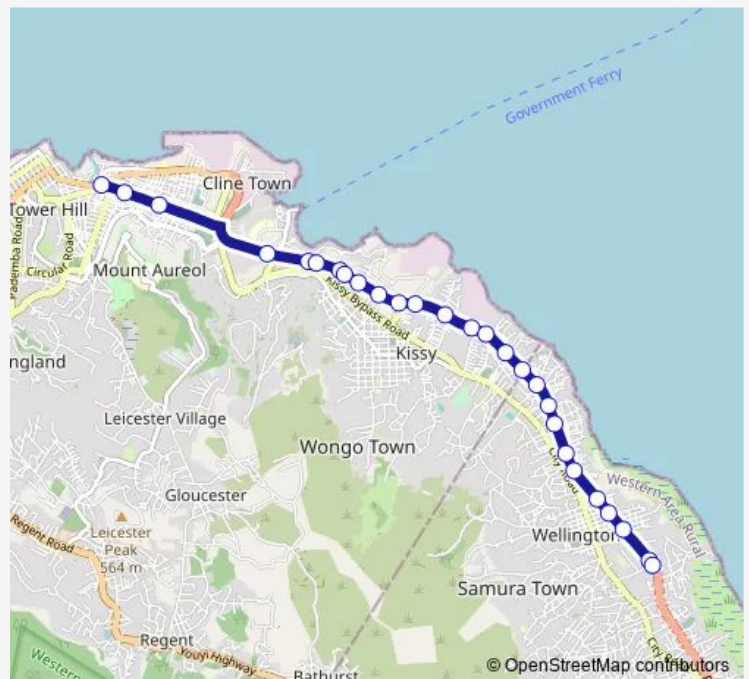

Haha Fatmata

Route schedule

Eastern Police — Slpmb

Monday 07:53-18:09

Tuesday 07:53-18:09

Wednesday 07:53-18:09

Thursday 07:53-18:09

Friday 07:53-18:09

Saturday 14:38

Sunday 14:38

Route info

Direction: Eastern Police

Stops: 27

Trip Duration: 0 hour 37 min

Annie Walsh Gate to Wellington

Post Office

Melon Street & Bai Bureh Road

Caulker Street

Maxwell Street

Slpmb

Slpmb

Communal Taxi Service time schedules and route maps are available in an offline PDF at busmaps.com. Use the busmaps.com website to see live bus times, train schedule or subway schedule, and step-by-step directions for all public transit in Freetown