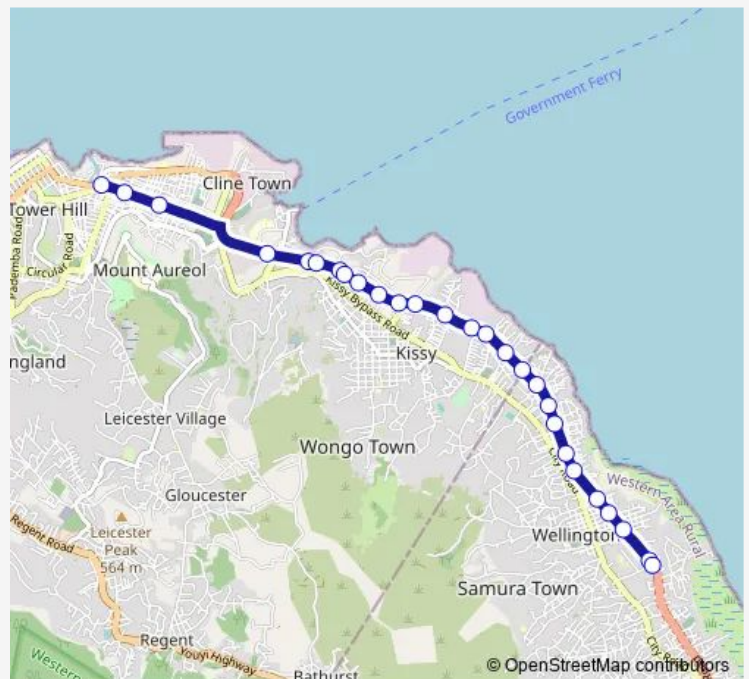

Saturday 14:38

Sunday 14:38

Route info

Direction: Eastern Police

Stops: 27

Trip Duration: 0 hour 37 min

Annie Walsh Gate to Wellington

Post Office

Melon Street & Bai Bureh Road

Caulker Street

Maxwell Street

Slpmb

Slpmb

Communal Taxi Service time schedules and route maps are available in an offline PDF at busmaps.com. Use the busmaps.com website to see live bus times, train schedule or subway schedule, and step-by-step directions for all public transit in Freetown