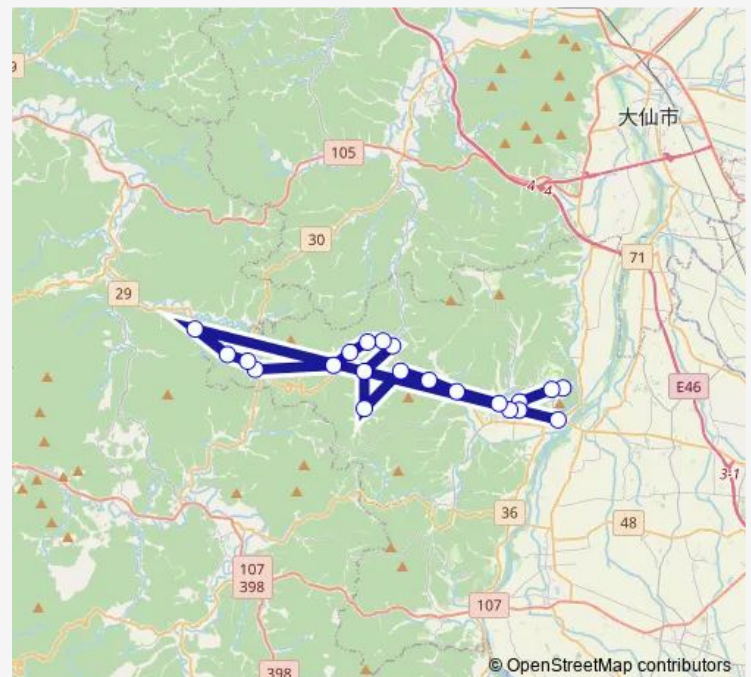

Direction

さくら荘 — 大森地域局前

21 stops

[Open route schedule](#)

さくら荘

健康温泉

南部シルバーエリア前

菅生田バス停

元昼川バス停

笹山 (十字路交差点)

塚須沢入口

滝ノ沢

滝ノ上会館前

Y字路・小沢氏宅前

第3配水池入口

元本木バス停

元前田バス回転所

元上八沢木バス停

元屋敷台バス停

元大木屋バス停

元上坂部バス停

元金井神バス停

元開バス停

元矢走バス回転場

大森地域局前

Route schedule

さくら荘 — 大森地域局前

Monday —

Tuesday —

Wednesday —

Thursday 15:30

Friday —

Saturday —

Sunday —

Route info

Direction: さくら荘

Stops: 21

Trip Duration: 1 hour 24 min

大森シャトルバス坂部・菅生田ルート