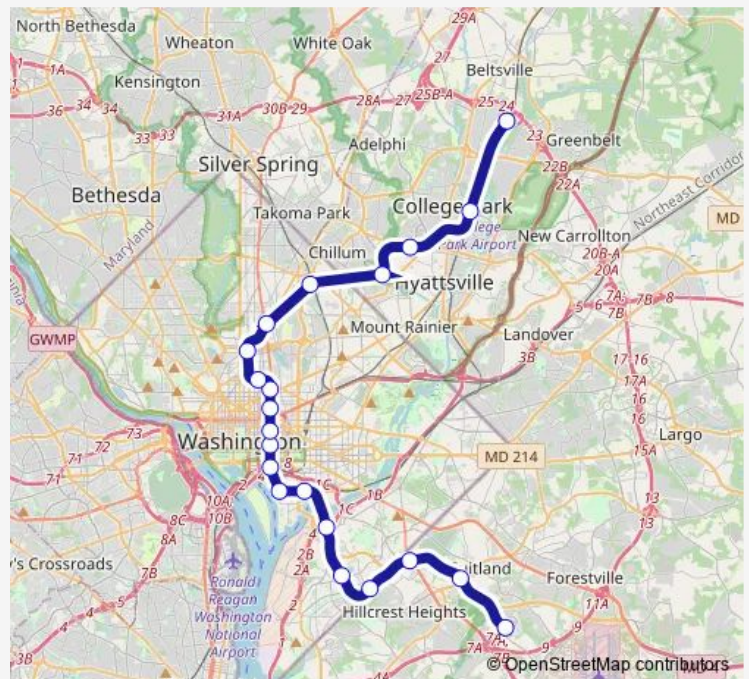

Metro Green Metrorail Green Line

[Go to website](#)

Direction

Greenbelt, Green/Yellow Line Center Platform — Branch Ave, Green Line Center Platform

21 stops

[Open route schedule](#)

- Greenbelt, Green/Yellow Line Center Platform
- College Park-U OF MD, Green/Yellow Line Center Platform
- Prince George'S Plaza, Green/Yellow Line Track 2 Platform
- West Hyattsville, Green/Yellow Line Track 2 Platform
- Fort Totten, Green/Yellow Line Center Platform
- Georgia AVE-Petworth, Green/Yellow Line Center Platform
- Columbia Heights, Green/Yellow Line Center Platform
- U ST/African-Amer Civil WAR Memorial/Cardozo, Green/Yellow Line Center Platform
- Shaw-Howard Univ, Green/Yellow Line Center Platform
- MT Vernon SQ/7TH ST-Convention Center, Green/Yellow Line Center Platform
- Gallery PL-Chinatown, Green/Yellow Line Center Platform
- Archives-Navy MEM'L-Penn Quarter, Green/Yellow Line Center Platform
- L'Enfant Plaza, Green/Yellow Line Track 2 Platform
- Waterfront, Green Line Center Platform
- Navy Yard-Ballpark, Green Line Center Platform
- Anacostia, Green Line Center Platform
- Congress Heights, Green Line Center Platform
- Southern Ave, Green Line Center Platform

Route schedule

Greenbelt, Green/Yellow Line Center Platform — Branch Ave, Green Line Center Platform

Monday	05:00-00:14 ⁺¹
Tuesday	05:00-00:14 ⁺¹
Wednesday	05:00-00:14 ⁺¹
Thursday	05:00-00:14 ⁺¹
Friday	05:00-01:22 ⁺¹
Saturday	07:00-01:14 ⁺¹
Sunday	07:00-00:22 ⁺¹

Route info

Direction: Greenbelt, Green/Yellow Line Center Platform

Stops: 21

Trip Duration: 0 hour 51 min

Naylor Road, Green Line Center Platform

Suitland, Green Line Center Platform

Branch Ave, Green Line Center Platform

Direction

Branch Ave, Green Line Center Platform — Greenbelt,
Green/Yellow Line Center Platform

21 stops

[Open route schedule](#)

Branch Ave, Green Line Center Platform

Suitland, Green Line Center Platform