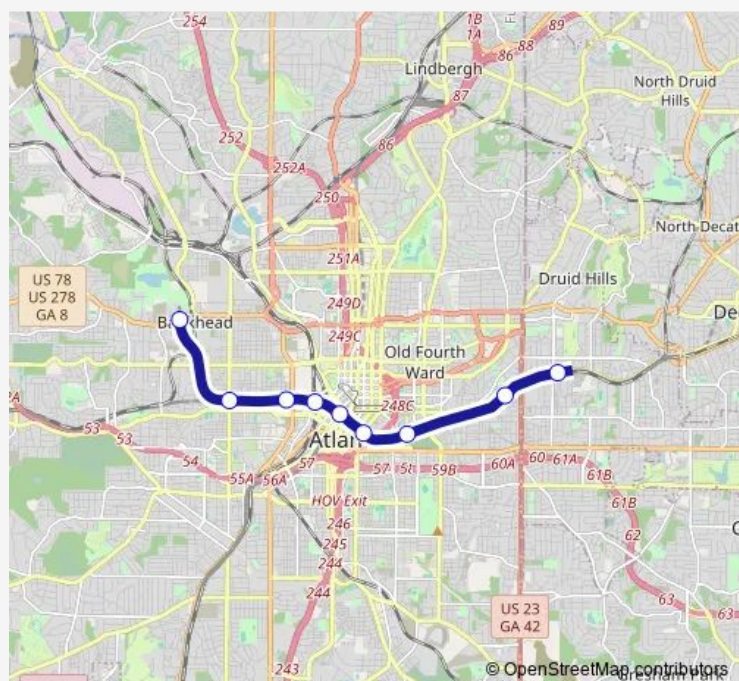

Five Points Station

Gwcc-CNN Center Station

Vine City Station

Ashby Station

Bankhead Station

Route schedule

Edgewood-Candler Park Station — Bankhead Station

Monday 04:45-01:10⁺¹

Tuesday 04:45-01:10⁺¹

Wednesday 04:45-01:10⁺¹

Thursday 04:45-01:10⁺¹

Friday 04:45-01:10⁺¹

Saturday 05:50-01:10⁺¹

Sunday 05:50-01:10⁺¹

Route info

Direction: Edgewood-Candler Park Station

Stops: 9

Trip Duration: 0 hour 15 min

Direction

Bankhead Station — Edgewood-Candler Park Station

9 stops

[Open route schedule](#)

Bankhead Station

Ashby Station

Vine City Station

Gwcc-CNN Center Station

Five Points Station

Georgia State Station

King Memorial Station

Inman Park-Reynoldstown Station

Edgewood-Candler Park Station

Route schedule