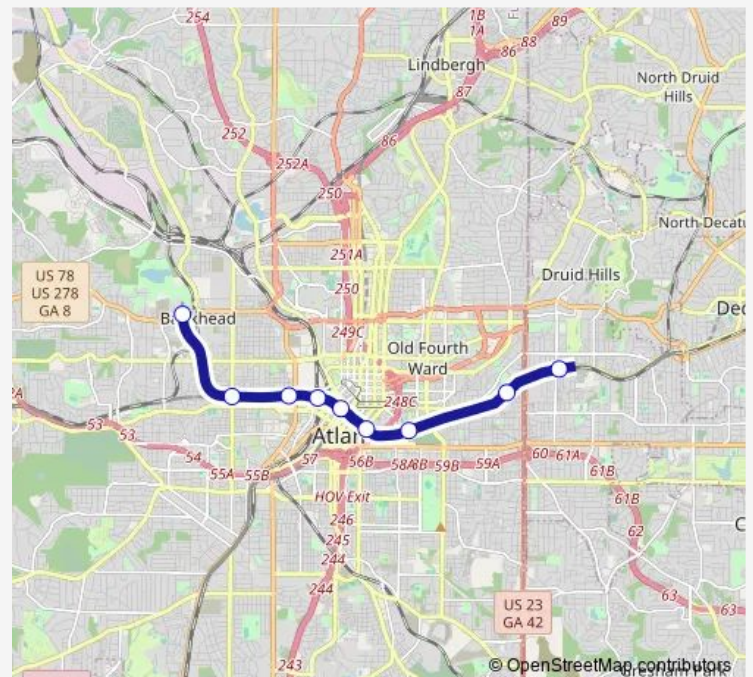

Five Points Station

Gwcc-CNN Center Station

Vine City Station

Ashby Station

Bankhead Station

Route schedule

Edgewood-Candler Park Station — Bankhead Station

Monday 04:45-01:25⁺¹

Tuesday 04:45-01:59⁺¹

Wednesday 04:45-01:10⁺¹

Thursday 04:45-01:10⁺¹

Friday 04:45-01:10⁺¹

Saturday 05:50-01:10⁺¹

Sunday 05:50-01:10⁺¹

Route info

Direction: Edgewood-Candler Park Station

Stops: 9

Trip Duration: 0 hour 15 min

Direction

Bankhead Station — Edgewood-Candler Park Station

9 stops

[Open route schedule](#)

Bankhead Station

Ashby Station

Vine City Station

Gwcc-CNN Center Station

Five Points Station

Georgia State Station

King Memorial Station

Inman Park-Reynoldstown Station

Edgewood-Candler Park Station

Route schedule