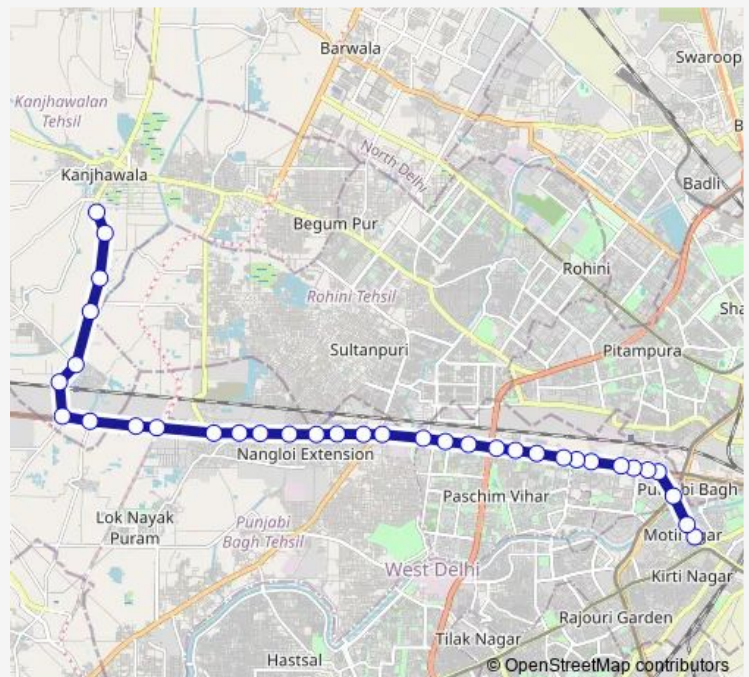

Nangloi JJ Colony Lokesh Cinema

Qamruddin Nagar Terminal

Rajdhani Park

Route schedule

Karampura Terminal — Kanjhawala Depot (Narela Road)

Monday 21:15-23:25

Tuesday 21:15-23:25

Wednesday 21:15-23:25

Thursday 21:15-23:25

Friday 21:15-23:25

Saturday 21:15-23:25

Sunday 21:15-23:25

Route info

Direction: Karampura Terminal

Stops: 34

Trip Duration: 1 hour 21 min

■ 927stlup

BusMaps

Swarn Park

Mundka Xing

Mundka Village Metro Station

Mundka Industrial Area / Mundka School

Mile Stone / Shiv Shankar Dharam Kanta

Hiran Kudna Crossing