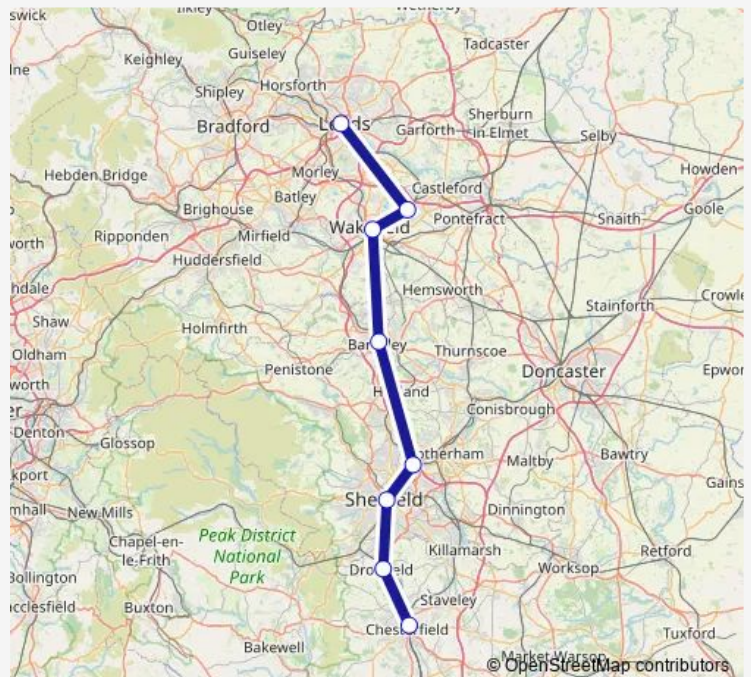

Rail Nt:Chd->Lds NT train service from CHD to Lds

[Go to website](#)

Direction

Chesterfield — Leeds

8 stops

[Open route schedule](#)

Chesterfield

Dronfield

Sheffield

Meadowhall

Barnsley

Wakefield Kirkgate

Normanton

Leeds

Route schedule

Chesterfield — Leeds

Monday 06:25

Tuesday 06:25

Wednesday 06:25

Thursday 06:25

Friday 06:25

Saturday 06:25

Sunday —

Route info

Direction: Chesterfield

Stops: 8

Trip Duration: 1 hour 18 min

■ Nt:Chd->Lds — NT train service from CHD to Lds

Nt:Chd->Lds Rail time schedules and route maps are available in an offline PDF at busmaps.com. Use the busmaps.com website to see live bus times, train schedule or subway schedule, and step-by-step directions for all public transit in Leeds