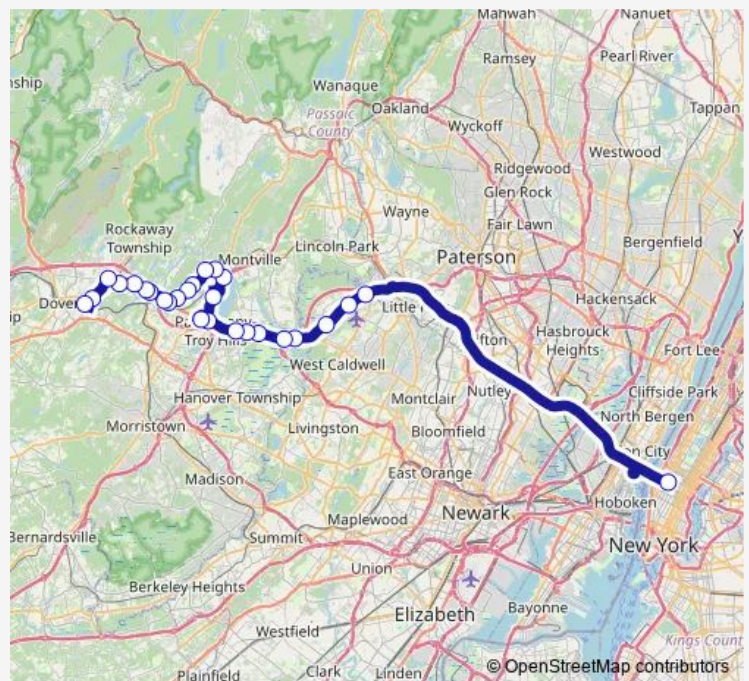

Rt 46 W at Rt 202

Rt 46 E at Waterview Park & Ride

Parsippany Blvd. at Wood Glen Way

Main St. at Washington Ave.

W Main St. at Hill St.

W Main St. at Dell's Village

Boulevard at Briarcliff Rd.

Boulevard at Lake Dr.

Tuesday 08:30-21:30

Wednesday 08:30-21:30

Thursday 08:30-21:30

Friday —

Saturday 09:00-23:00

Sunday 09:00-23:00

Route info

Direction: NYC Port Authority Bus Terminal

Stops: 27

Trip Duration: 1 hour 10 min

 Rt. 46/80 - Westbound

W Main St. Park & Ride at

Rt 46 W at Crestview Rd.

E Main St. at Beach St.

W Main St. at Wall St.

W Main St. at Swedemine Rd.

E Blackwell St. at Lakeland Bus Terminal

Direction

NYC Port Authority Bus Terminal — Howard Blvd. at Mt. Arlington Park & Ride

22 stops

[Open route schedule](#)

NYC Port Authority Bus Terminal

Rt 46 W at Passaic Ave.