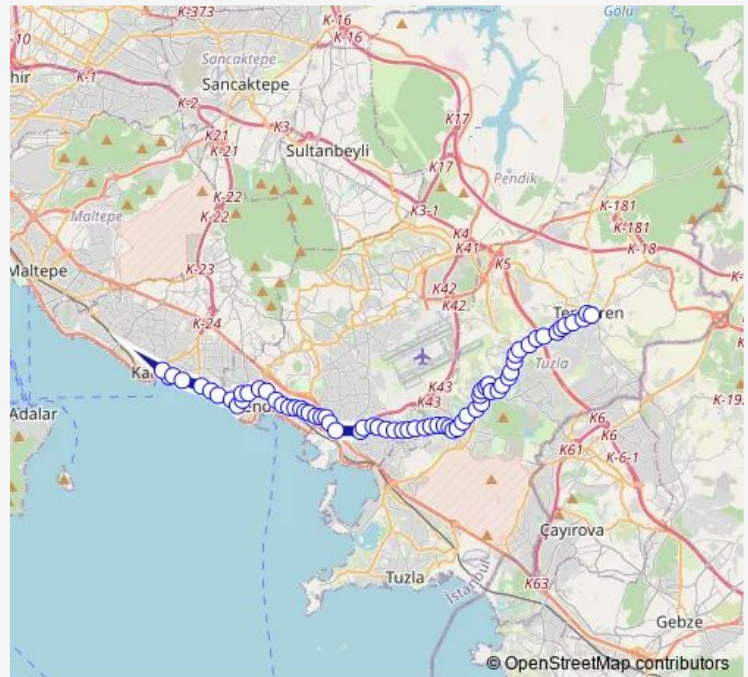

Friday 05:42-21:05

Saturday 05:42-21:05

Sunday 05:45-21:05

Route info

Direction: Tepeören Merkez

Stops: 69

Trip Duration: 0 hour 54 min

133AK — Kartal - Tepeören Merkez