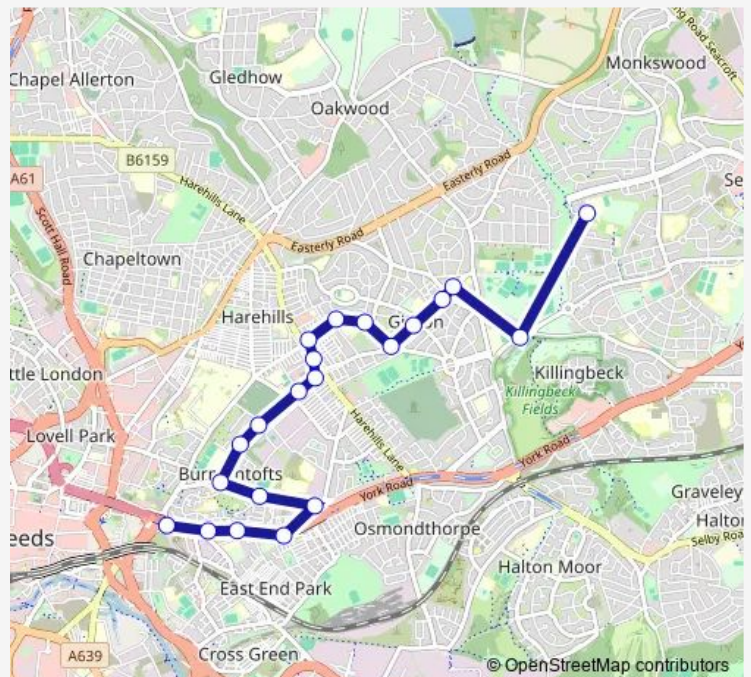

Woodpecker Junction

### Route schedule

Bishop Young C of E Academy — Woodpecker Junction

Monday 15:10

Tuesday 15:10

Wednesday 15:10

Thursday 15:10

Friday 15:10

Saturday —

### Route info

Direction: Bishop Young C of E Academy

Stops: 21

Trip Duration: 0 hour 51 min

■ BY3 — York Rd/Marsh Lane - Bishop Young Academy

**Direction**

Woodpecker Junction — Bishop Young C of E Academy

21 stops

[Open route schedule](#)

Woodpecker Junction

Pontefract Lane

Berking Avenue

Raincliffe Road

Torre Road

Torre Road