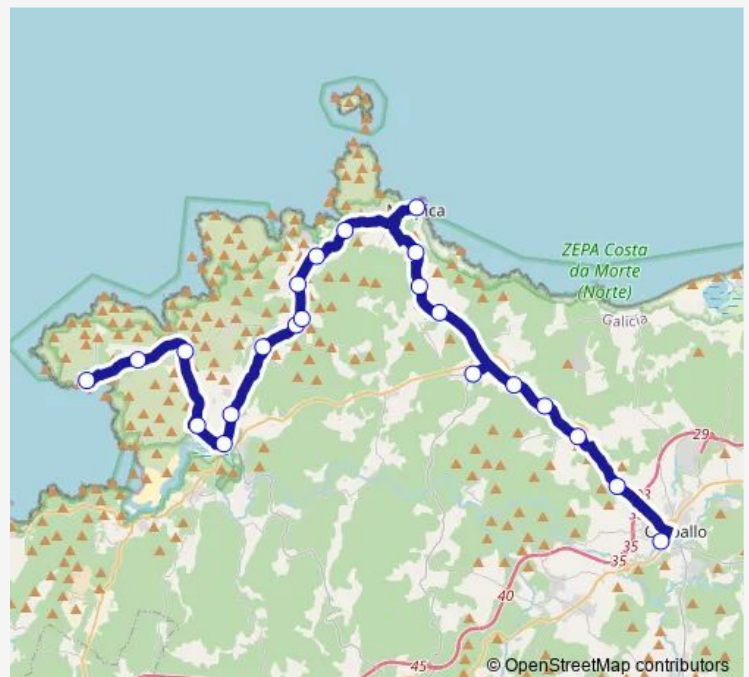

Thursday —

Friday —

Saturday —

Sunday 15:00

Route info

Direction: Carballo E.A.

Stops: 22

Trip Duration: 0 hour 59 min

■ XG848041 — Carballo E.A.-Malpica-Corme Porto

Direction

Corme Porto — Carballo E.A.

22 stops

[Open route schedule](#)

Corme Porto

Corme

Empalme Estrada Corme