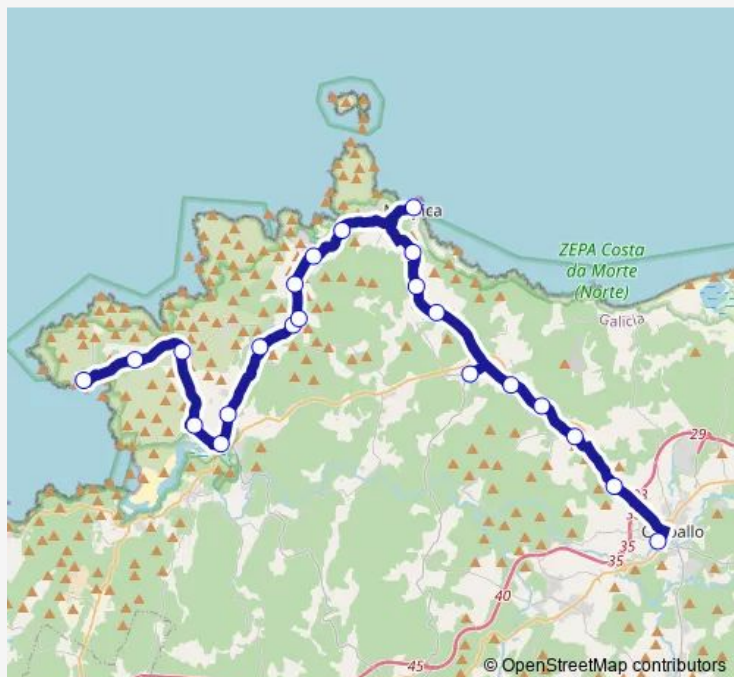

Thursday —

Friday —

Saturday —

Sunday 10:30-18:00

Route info

Direction: Corme Porto

Stops: 22

Trip Duration: 0 hour 59 min

Xg848041 — Carballo E.A.-Malpica-Corme Porto

Direction

Carballo E.A. — Corme Porto

22 stops

[Open route schedule](#)

Carballo E.A.

Xoane

Cances-Gasolineira