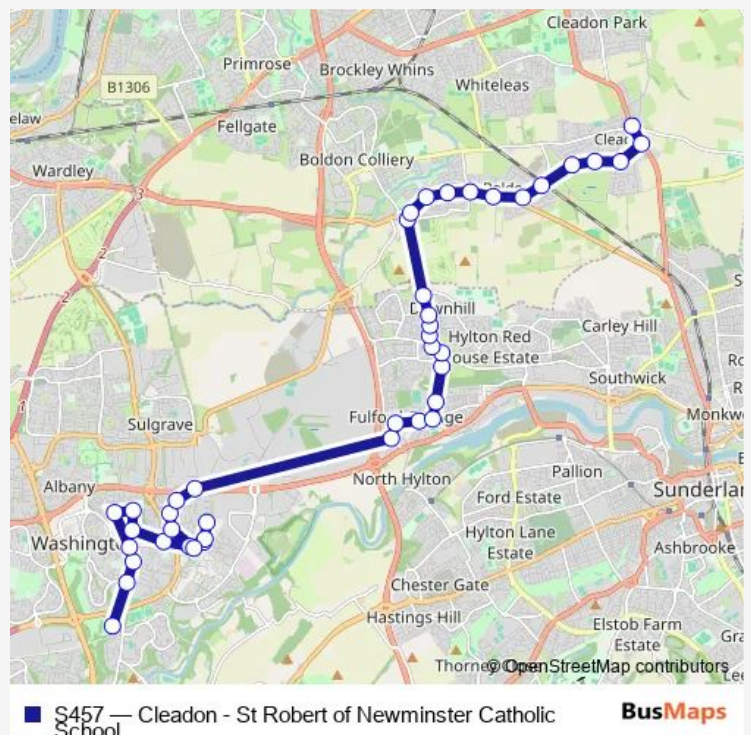

Horsley Road - South End

Waskerley Road

Horsley Road - South End

Horsley Road - The Willows

Westerhope Road

Barmston Village Centre

Barmston Way-Burnhope Road

Sunderland Highway

Ferryboat Lane-Business Park

Ringway

Ringway-Tollerton Drive

Grange Road-St Margarets Avenue

Route schedule

St Robert Of Newminster Catholic School — Shields Road

Monday 15:27

Tuesday 15:27

Wednesday 15:27

Thursday 15:27

Friday 15:27

Saturday —

Sunday —

Route info

Direction: St Robert Of Newminster Catholic School

Stops: 42

Trip Duration: 0 hour 48 min

S457 — Cleadon - St Robert of Newminster Catholic School

Hylton Castle Road-Ernwill Avenue

Craigavon Road - Cranleigh Road

Washington Road-Clinic

Washington Road-Hylton Lane

Hylton Lane-Council Offices