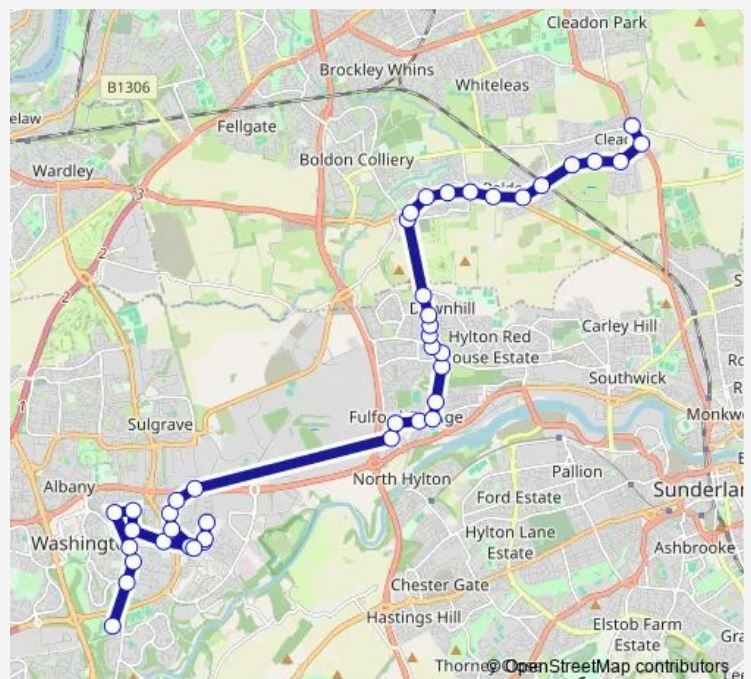

Horsley Road - South End

Waskerley Road

Horsley Road - South End

Horsley Road - The Willows

Westerhope Road

Barmston Village Centre

Barmston Way-Burnhope Road

Sunderland Highway

Ferryboat Lane-Business Park

Ringway

Ringway-Tollerton Drive

Grange Road-St Margarets Avenue

Route schedule

St Robert Of Newminster Catholic School — Shields Road

Monday 15:27

Tuesday 15:27

Wednesday 15:27

Thursday 15:27

Friday 15:27

Saturday —

Sunday —

Route info

Direction: St Robert Of Newminster Catholic School

Stops: 42

Trip Duration: 0 hour 48 min

S457 — Cleadon - St Robert of Newminster Catholic School

Hylton Castle Road-Ernwill Avenue

Craigavon Road - Cranleigh Road

Washington Road-Clinic

Washington Road-Hylton Lane

Hylton Lane-Council Offices