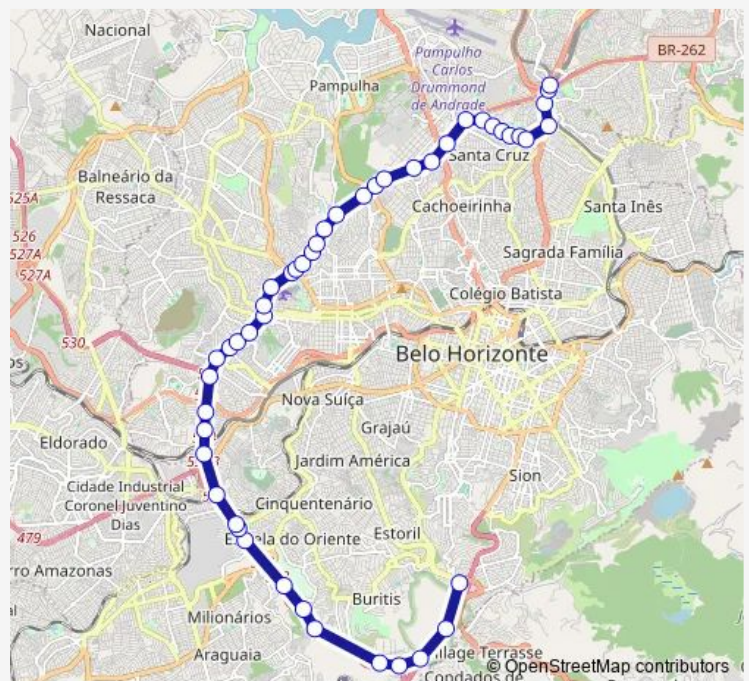

Bus 8151 Est. Sao Gabriel/Bh Shopping Via Anel Rodoviario (Bh Shopping / Estacao Sao Gabriel)

[Go to website](#)

Direction

Rua Maria Luiza Santiago 550 — Ave Cristiano Machado 5600

47 stops

[Open route schedule](#)

Rod Anel Rodoviario Celso Mello Azevedo 11060

Rod Anel Rodoviario Celso Mello Azevedo 11430

Route schedule

Rua Maria Luiza Santiago 550 — Ave Cristiano Machado 5600

Monday 23:00-23:40

Tuesday 23:00-23:40

Wednesday 23:00-23:40

Thursday 23:00-23:40

Friday 23:00-23:40

Saturday 23:00-23:40

Sunday —

Route info

Direction: Rua Maria Luiza Santiago 550

Stops: 47

Trip Duration: 1 hour 47 min

8151 — Est. Sao Gabriel/Bh Shopping Via Anel Rodoviario (Bh Shopping / Estacao Sao Gabriel)

Rod Anel Rodoviario Celso Mello Azevedo 11950

Rod Anel Rodoviario Celso Mello Azevedo 12188

Rod Anel Rodoviario Celso Mello Azevedo 12768