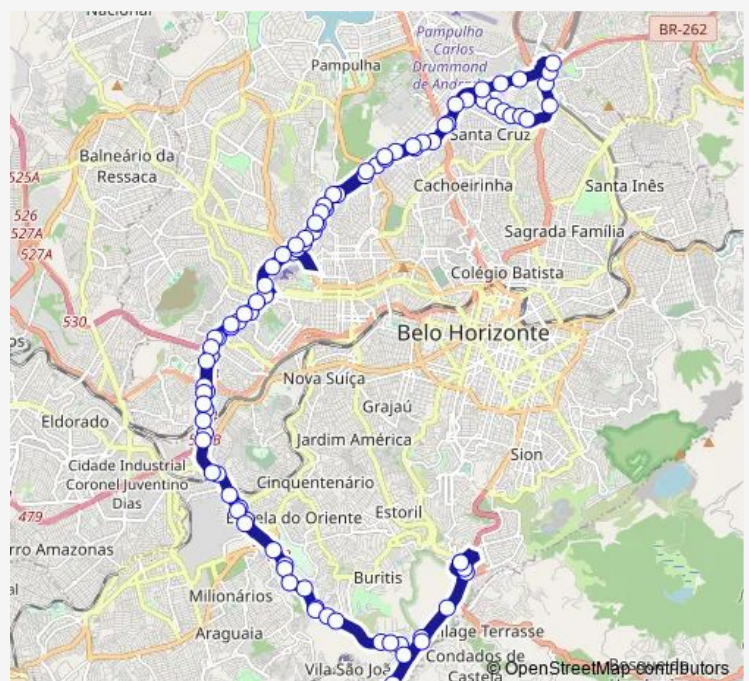

Rod Anel Rodoviario Celso Mello Azevedo 13151

Rod Anel Rodoviario Celso Mello Azevedo 11749

Rod Anel Rodoviario Celso Mello Azevedo 11299

Rod Anel Rodoviario Celso Mello Azevedo 10871

Route schedule

Estação São Gabriel — Rua Maria Luiza Santiago 550

Monday 05:00-16:05

Tuesday 05:00-16:05

Wednesday 05:00-16:05

Thursday 05:00-16:05

Friday 05:00-16:05

Saturday 05:00-05:25

Sunday —

Route info

Direction: Estação São Gabriel

Stops: 46

Trip Duration: 1 hour 22 min

8151 — Estação São Gabriel/BH Shopping Via Anel Rodoviario

Rod Anel Rodoviario Celso Mello Azevedo 10371

Rod Anel Rodoviario Celso Mello Azevedo 10121