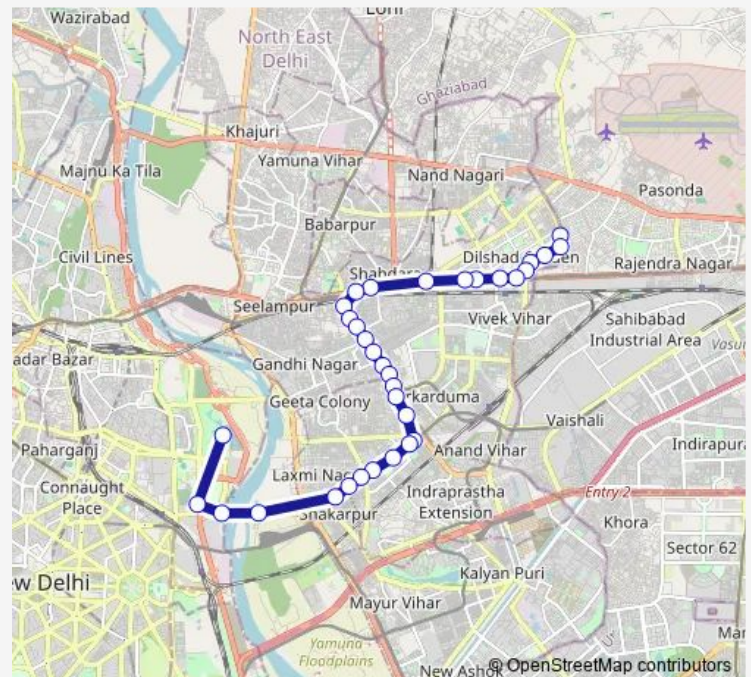

### Route schedule

New Seema Puri Depot Cluster — Rajghat Cluster Depot

Monday 07:36-19:42

Tuesday 07:36-19:42

Wednesday 07:36-19:42

Thursday 07:36-19:42

Friday 07:36-19:42

Saturday 07:36-19:42

Sunday 07:36-19:42

### Route info

Direction: New Seema Puri Depot Cluster

Stops: 33

Trip Duration: 1 hour 4 min

623splup

BusMaps

Jagatpuri F-Block

Karkardooma Xing