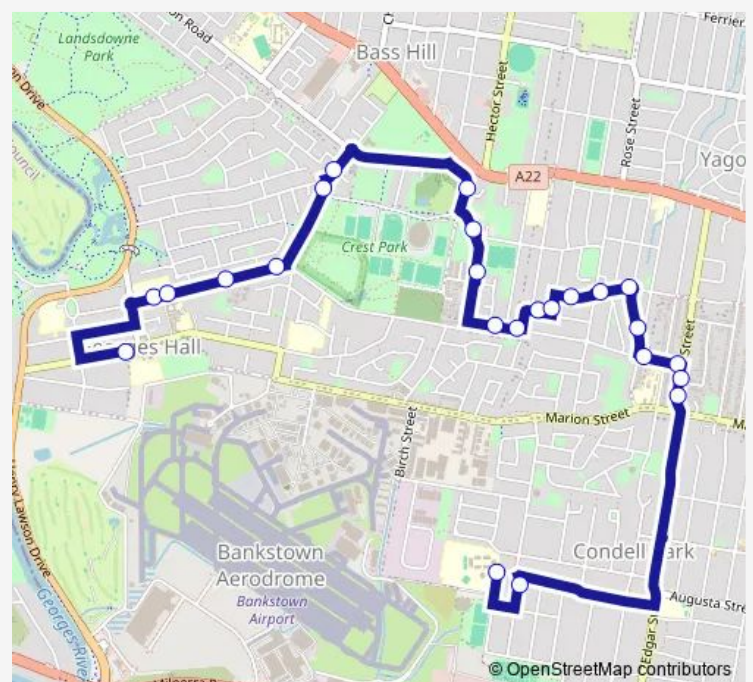

School Bus S535 Georges River Grammar to Condell Park HS via Bass Hill

[Go to website](#)

Direction

Haig Av After Georges Cres — Condell Park High School, Third Av

24 stops

[Open route schedule](#)

Haig Av After Georges Cres

Colechin Park, Colechin St

Waruda St At Cantrell St

Waruda St At Edgar St

Route schedule

Haig Av After Georges Cres — Condell Park High School, Third Av

Monday 08:07

Tuesday 08:07

Wednesday 08:07

Thursday 08:07

Friday 08:07

Saturday —

Sunday —

Route info

Direction: Haig Av After Georges Cres

Stops: 24

Trip Duration: 0 hour 24 min

S535 — Georges River Grammar to Condell Park HS via Bass Hill

Edgar St At Saurine St

Edgar St Before Marion St

Forth Av After Railway Pde

Condell Park High School, Third Av

S535 School Bus time schedules and route maps are available in an offline PDF at busmaps.com. Use the busmaps.com website to see live bus times, train schedule or subway schedule, and step-by-step directions for all public transit in Liverpool