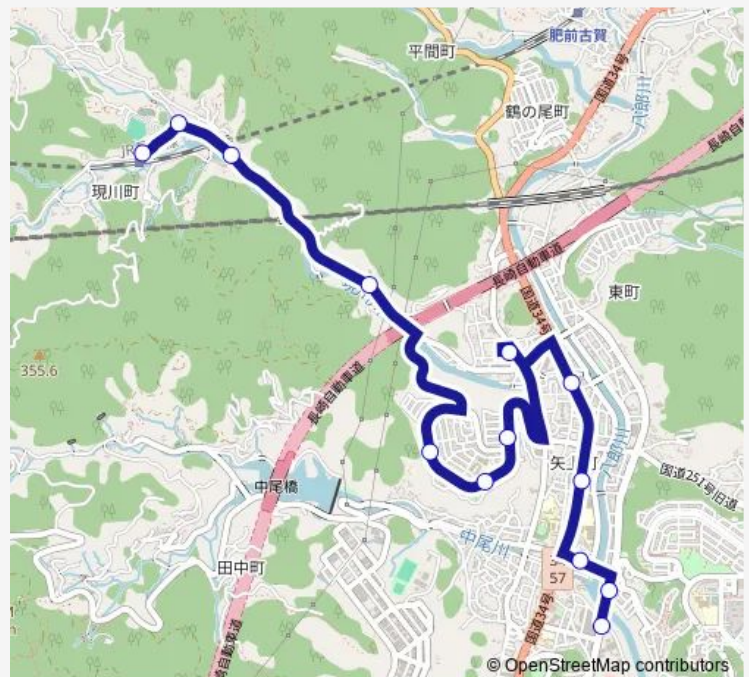

Saturday 08:48-17:40

Sunday 08:48-17:40

Route info

Direction: 現川駅前上り

Stops: 13

Trip Duration: 0 hour 19 min

■ イオン東長崎店 — イオン東長崎店矢上

イオン東長崎店 Bus time schedules and route maps are available in an offline PDF at busmaps.com. Use the busmaps.com website to see live bus times, train schedule or subway schedule, and step-by-step directions for all public transit in Nagasaki