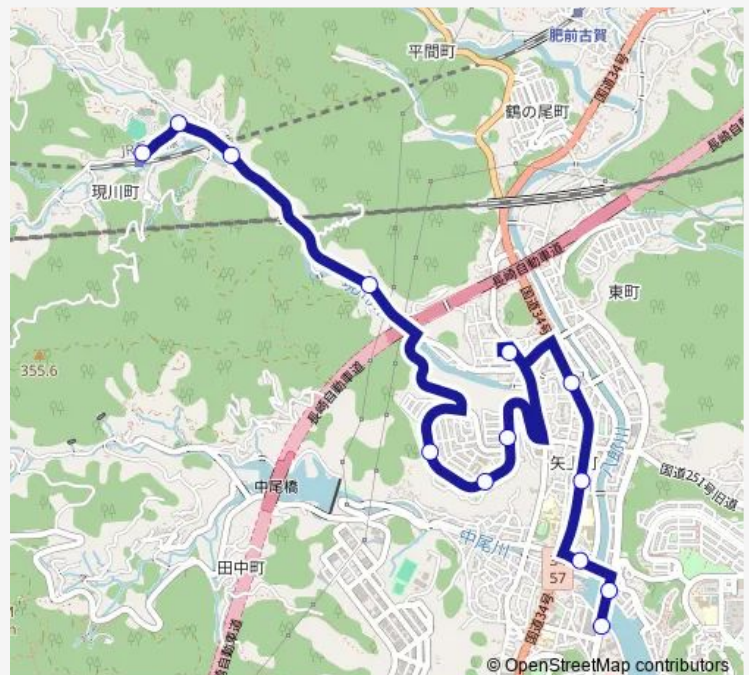

### Route schedule

現川駅前上り — イオン東長崎店上り

Monday —

Tuesday —

Wednesday —

Thursday —

Friday —

Saturday 08:48-17:40

Sunday 08:48-17:40

### Route info

Direction: 現川駅前上り

Stops: 13

Trip Duration: 0 hour 19 min

■ イオン東長崎店 — イオン東長崎店矢上

イオン東長崎店 Bus time schedules and route maps are available in an offline PDF at [busmaps.com](https://busmaps.com). Use the [busmaps.com](https://busmaps.com) website to see live bus times, train schedule or subway schedule, and step-by-step directions for all public transit in Nagasaki