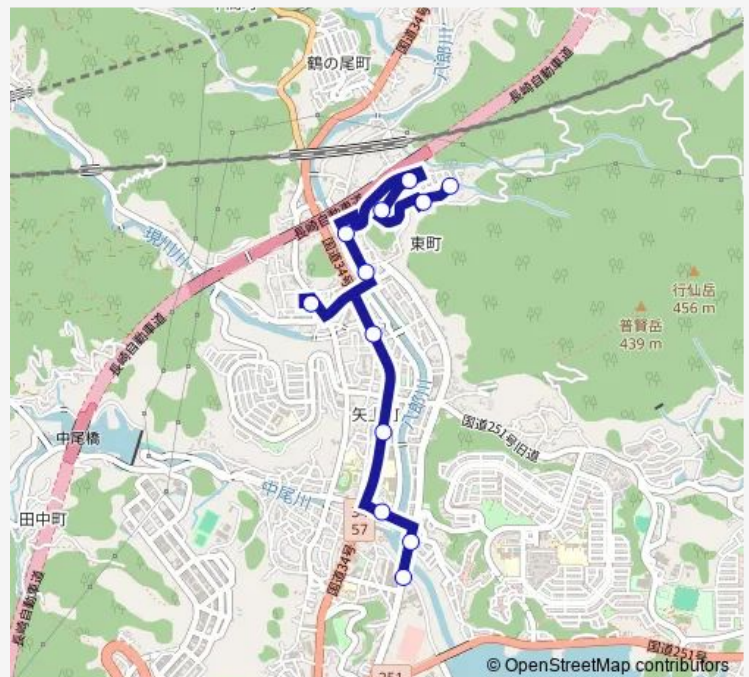

Route schedule

瀬古上り — イオン東長崎店上り

Monday 09:44-13:39

Tuesday 09:44-13:39

Wednesday 09:44-13:39

Thursday 09:44-13:39

Friday 09:44-13:39

Saturday 09:44-13:39

Sunday 09:44-13:39

Route info

Direction: 瀬古上り

Stops: 12

Trip Duration: 0 hour 16 min

イオン東長崎店 Bus time schedules and route maps are available in an offline PDF at busmaps.com. Use the busmaps.com website to see live bus times, train schedule or subway schedule, and step-by-step directions for all public transit in Nagasaki