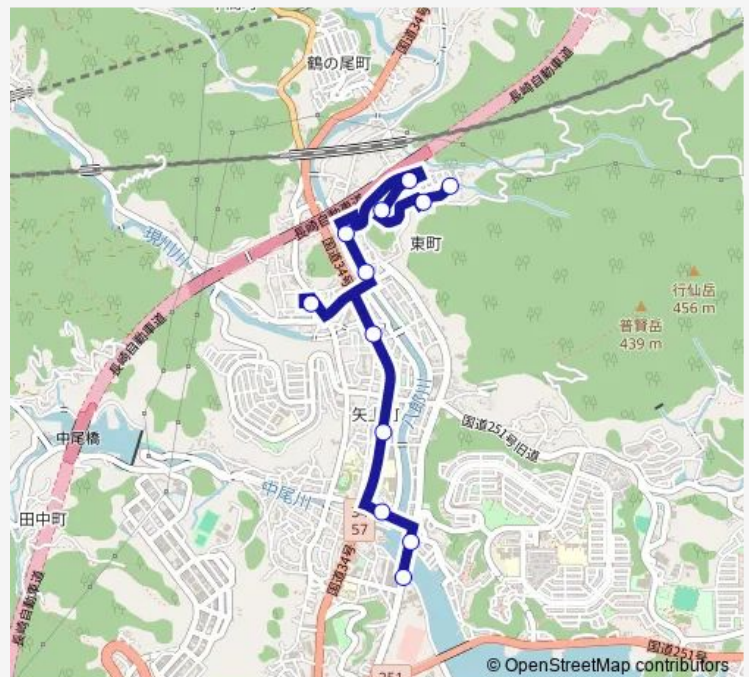

Route schedule

瀬古上り — イオン東長崎店上り

Monday —

Tuesday —

Wednesday —

Thursday —

Friday —

Saturday 09:44-13:39

Sunday 09:44-13:39

Route info

Direction: 瀬古上り

Stops: 12

Trip Duration: 0 hour 16 min

■ イオン東長崎店 — イオン東長崎店東長崎営業所・矢上

イオン東長崎店 Bus time schedules and route maps are available in an offline PDF at busmaps.com. Use the busmaps.com website to see live bus times, train schedule or subway schedule, and step-by-step directions for all public transit in Nagasaki