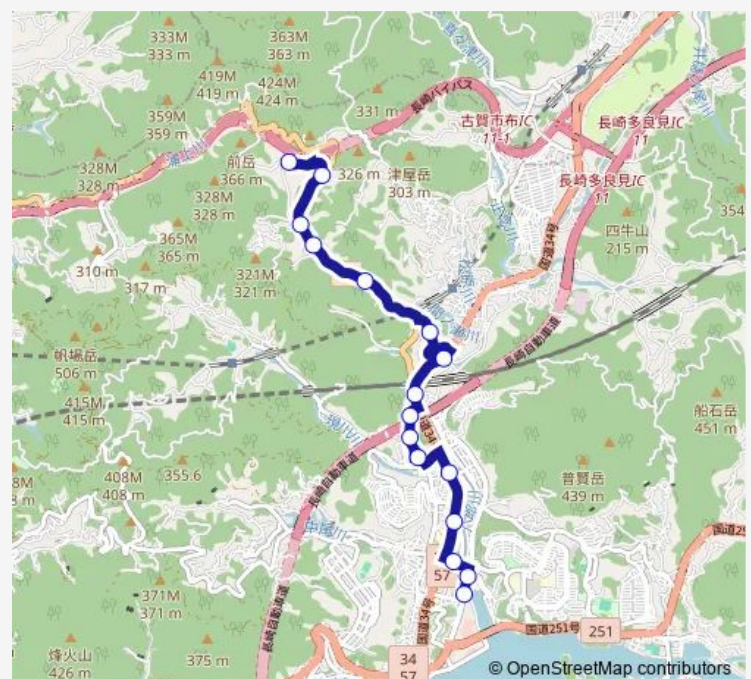

Friday

—

Saturday

09:00-12:40

Sunday

09:00-12:40

Route info

Direction: 新田頭起終点

Stops: 16

Trip Duration: 0 hour 18 min

■ イオン東長崎店 — イオン東長崎店鶴の尾団地;
東長崎営業所・矢上

イオン東長崎店 Bus time schedules and route maps are available in an offline PDF at busmaps.com. Use the busmaps.com website to see live bus times, train schedule or subway schedule, and step-by-step directions for all public transit in Nagasaki