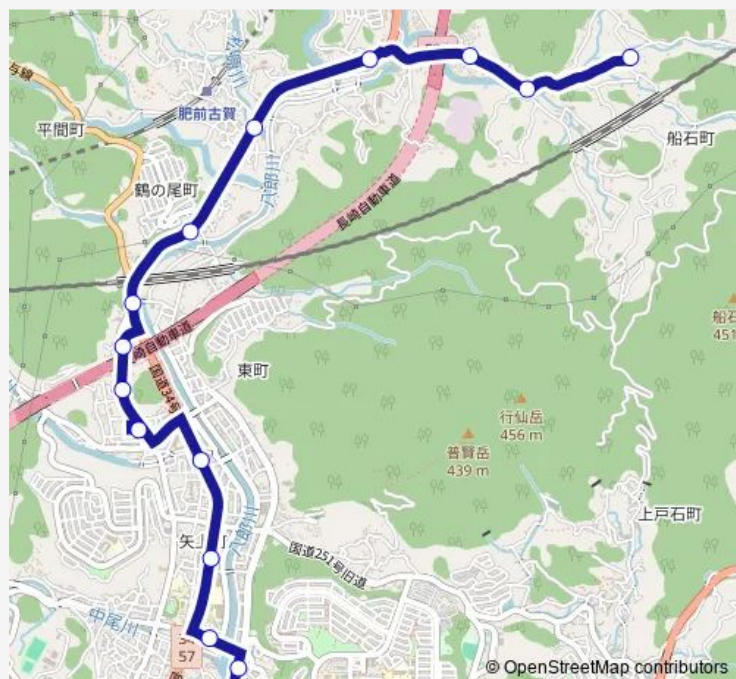

### Route schedule

古賀木場上り — イオン東長崎店上り

Monday 12:58

Tuesday 12:58

Wednesday 12:58

Thursday 12:58

Friday 12:58

Saturday 08:42-12:58

Sunday 08:42-12:58

### Route info

Direction: 古賀木場上り

Stops: 15

Trip Duration: 0 hour 20 min

■ イオン東長崎店 — イオン東長崎店東長崎営業所・矢上

イオン東長崎店 Bus time schedules and route maps are available in an offline PDF at [busmaps.com](https://busmaps.com). Use the [busmaps.com](https://busmaps.com) website to see live bus times, train schedule or subway schedule, and step-by-step directions for all public transit in Nagasaki