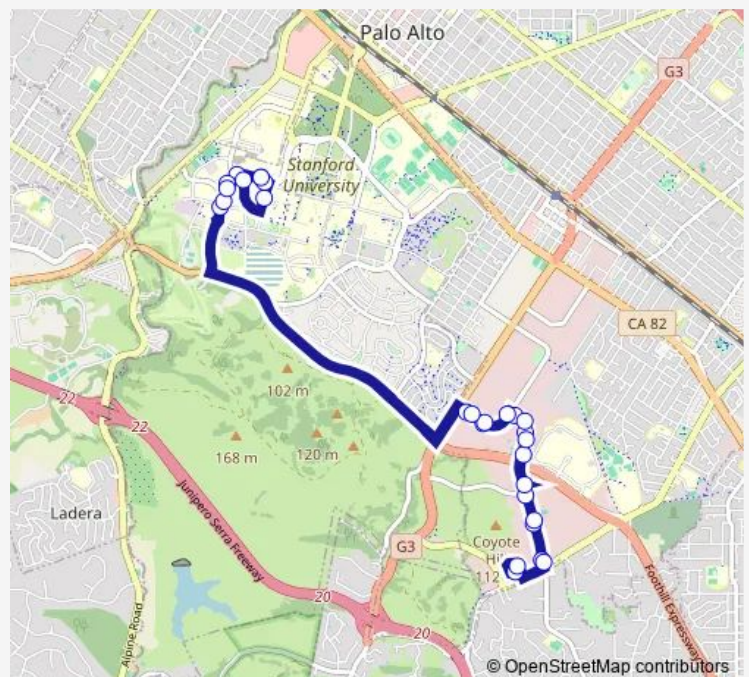

3375 Hillview Avenue

3373 Hillview Ave

Hillview Avenue @ Watkins Johnson

On Porter Drive @ Hillview Avenue

3165 Porter Drive

**Route schedule**

On Campus Drive @ Li Ka Shing Center — On Campus Drive @ Li Ka Shing Center

Monday 07:00-18:02

Tuesday 07:00-18:02

Wednesday 07:00-18:02

Thursday 07:00-18:02

Friday 07:00-18:02

Saturday —

Sunday —

**Route info**

Direction: On Campus Drive @ Li Ka Shing Center

Stops: 28

Trip Duration: 0 hour 46 min

1050A — 1050 Arastradero

3145 Porter Drive

On Campus Drive Across From Parking Lot L-22

On Campus Drive @ Stock Farm Road

On Panama Street @ Campus Drive

On Via Ortega @ Shriram Center

On Jane Stanford Way Across From Chem-H Building

On Campus Drive @ Li Ka Shing Center

1050A Bus time schedules and route maps are available in an offline PDF at [busmaps.com](https://busmaps.com). Use the [busmaps.com](https://busmaps.com) website to see live bus times, train schedule or subway schedule, and step-by-step directions for all public transit in Redwood City