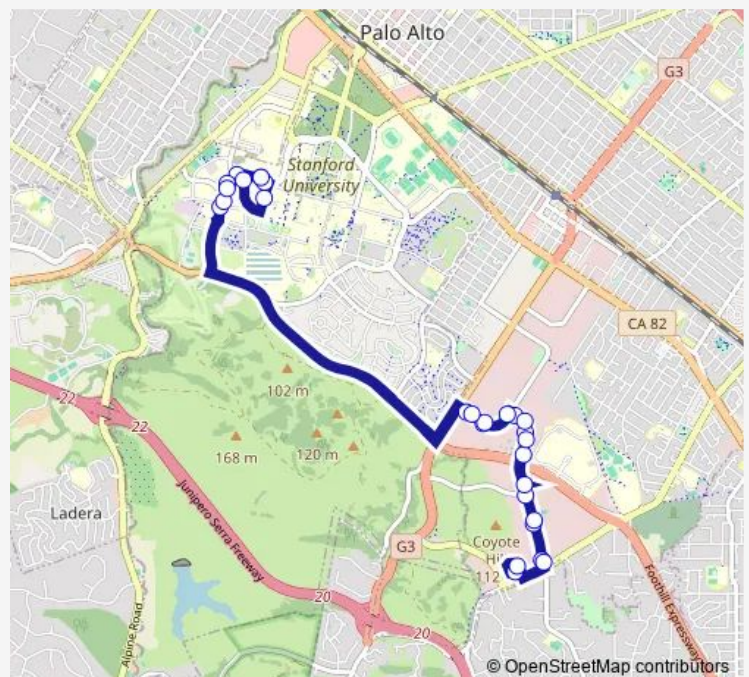

3373 Hillview Ave

Hillview Avenue @ Watkins Johnson

On Porter Drive @ Hillview Avenue

3165 Porter Drive

Route schedule

On Campus Drive @ Li Ka Shing Center — On Campus Drive @ Li Ka Shing Center

Monday 07:00-18:02

Tuesday 07:00-18:02

Wednesday 07:00-18:02

Thursday 07:00-18:02

Friday 07:00-18:02

Saturday —

Sunday —

Route info

Direction: On Campus Drive @ Li Ka Shing Center

Stops: 28

Trip Duration: 0 hour 40 min

1050a — 1050 Arastradero

3145 Porter Drive

On Campus Drive Across From Parking Lot L-22

On Campus Drive @ Stock Farm Road

On Panama Street @ Campus Drive

On Via Ortega @ Shriram Center