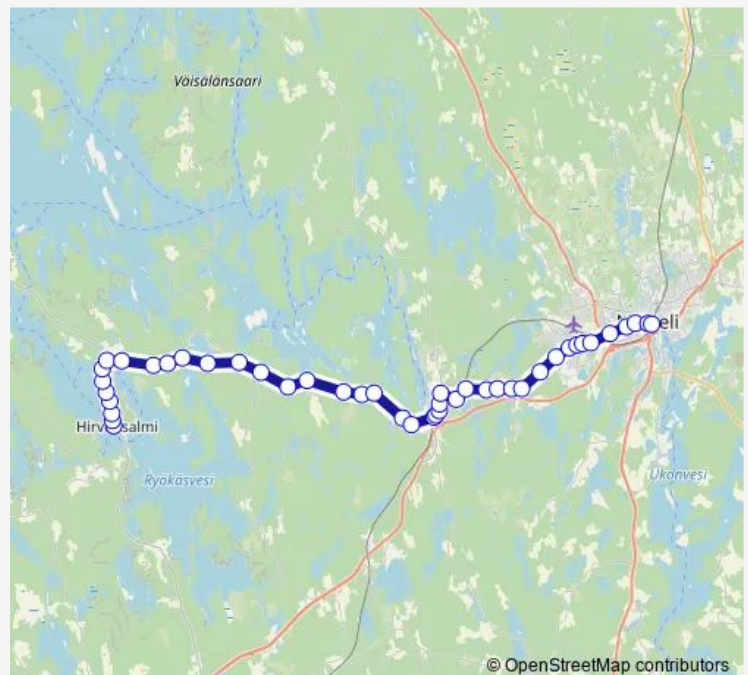

Thursday 06:50-17:00

Friday 06:50-17:00

Saturday —

Sunday 17:00

Route info

Direction: Hirvensalmi Mh

Stops: 44

Trip Duration: 0 hour 45 min