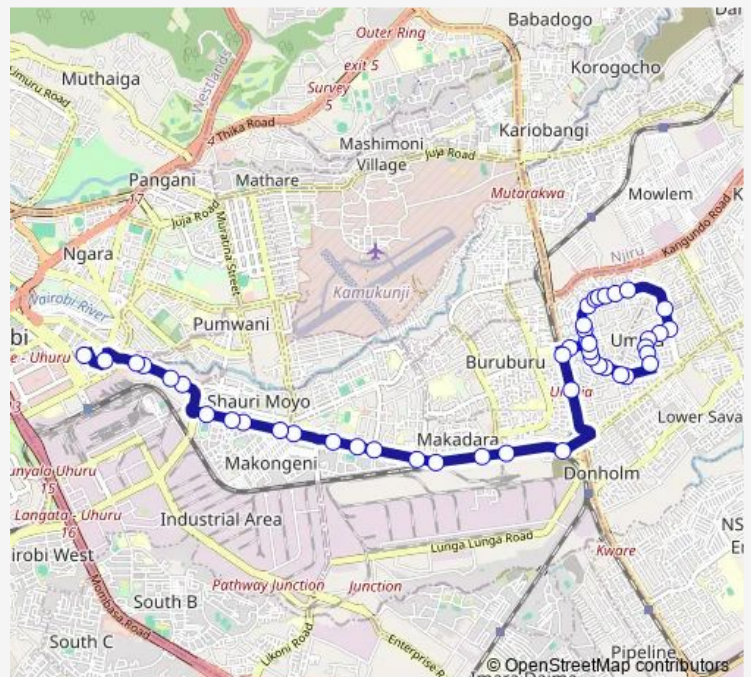

Thursday 06:00

Friday 06:00

Saturday 06:00

Sunday 06:00

Route info

Direction: Umoja 1 Market

Stops: 45

Trip Duration: 0 hour 43 min

35/60 — Town-Donholm-Umoja

M

Umoja 1/Jasho Stage

Cooperative Umoja

Mtindwa

Stella

Donholm Interchange/Stage

Tom Mboya Hall

Tuesday 06:00

Wednesday 06:00

Thursday 06:00

Friday 06:00

Saturday 06:00

Sunday 06:00

Route info

Direction: Tusker/Ronald Ngala

Stops: 35

Trip Duration: 0 hour 36 min

First Love

Kwa Chief

C

Peacock

Corner Junction

Plan B