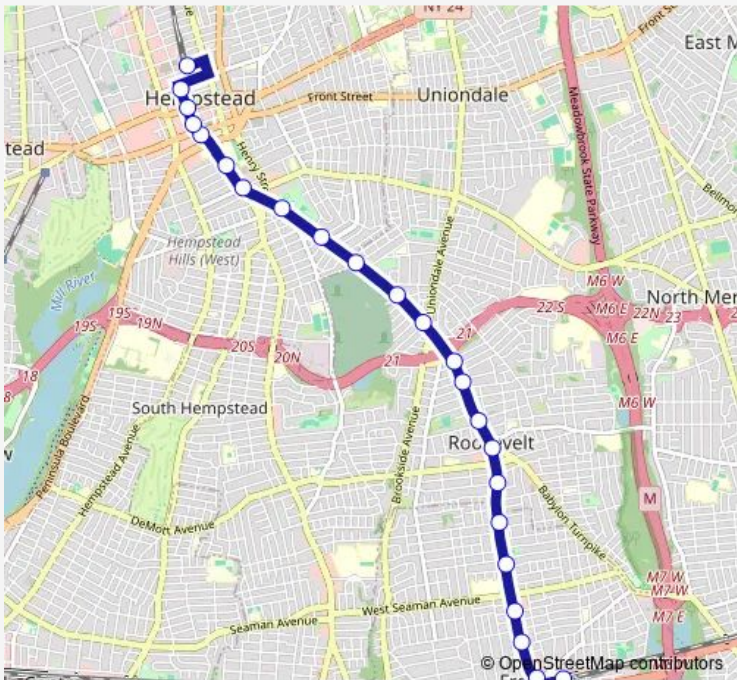

Bus n41 Nassau Rd

[Go to website](#)

Direction
 Freeport Sta / South Bay 2 — (arr.) Hemp TC / Morrell
 23 stops
[Open route schedule](#)

- Freeport Sta / South Bay 2
- N Main St + Broadway
- N Main St & Grand Ave.
- N Main St + E Milton St
- N Main St + Independence Ave.
- N Main St + W. Forest Ave.
- Nassau Rd + Dawes Ave
- Nassau Rd & Babylon Tpke
- Lakewood Av / Nassau
- Nassau Rd Opp E. Raymond Ave.
- Nassau Rd + E Pennywood Ave
- Nassau Rd Opp Van Buren St.
- Nassau Rd + Wilson St
- Nassau Rd + Argyle Ave
- Greenwich St + Maplewood Ave
- Greenwich St Opp Oak Ave
- Greenwich St + Totten St.
- Harriman Av / Greenwich
- Main St + Peninsula Blvd.
- Front St / Main
- Main St + Fulton Ave

Route info
 Direction: Freeport Sta / South Bay 2
 Stops: 23
 Trip Duration: 0 hour 22 min

n41 — Nassau Rd BusMaps

Main St at Nassau County District C

(arr.) Hemp TC / Morrell

Direction

Hemp Trans Ctr / Columbia — Freeport Sta / North

23 stops

[Open route schedule](#)

Hemp Trans Ctr / Columbia

Fulton Av / Main

Main St + Front St.

Grove St / Greenwich

Greenwich St + Angevine Ave

Greenwich St + Ann St.

Freeport Sta / North

Route schedule

Hemp Trans Ctr / Columbia — Freeport Sta / North

Monday 03:08-02:08⁺¹

Tuesday 03:08-02:08⁺¹

Wednesday 03:08-02:08⁺¹

Thursday 03:08-02:08⁺¹

Friday 03:08-02:08⁺¹