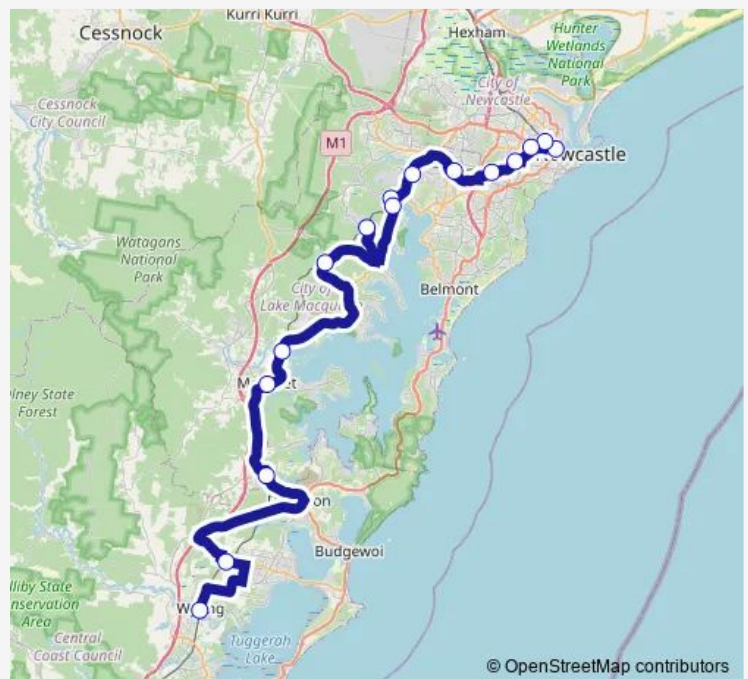

Adamstown Station, Park Av

Broadmeadow Station, Graham Rd

Hamilton Station, Beaumont St, Stand B

Newcastle Interchange, Stand B

### Route schedule

Wyong Station, Stand A — Newcastle Interchange, Stand B

Monday	22:01-01:42 <sup>+1</sup>
Tuesday	22:01-01:42 <sup>+1</sup>
Wednesday	22:01-01:42 <sup>+1</sup>
Thursday	22:01-01:42 <sup>+1</sup>
Friday	—
Saturday	—
Sunday	—

### Route info

Direction: Wyong Station, Stand A

Stops: 16

Trip Duration: 2 hour 7 min

## Direction

Newcastle Interchange, Stand C — Wyong Station, Stand A

16 stops

[Open route schedule](#)

Newcastle Interchange, Stand C

Hamilton Station, Beaumont St, Stand B

Broadmeadow Station, Graham Rd

Park Av Opp Adamstown Station