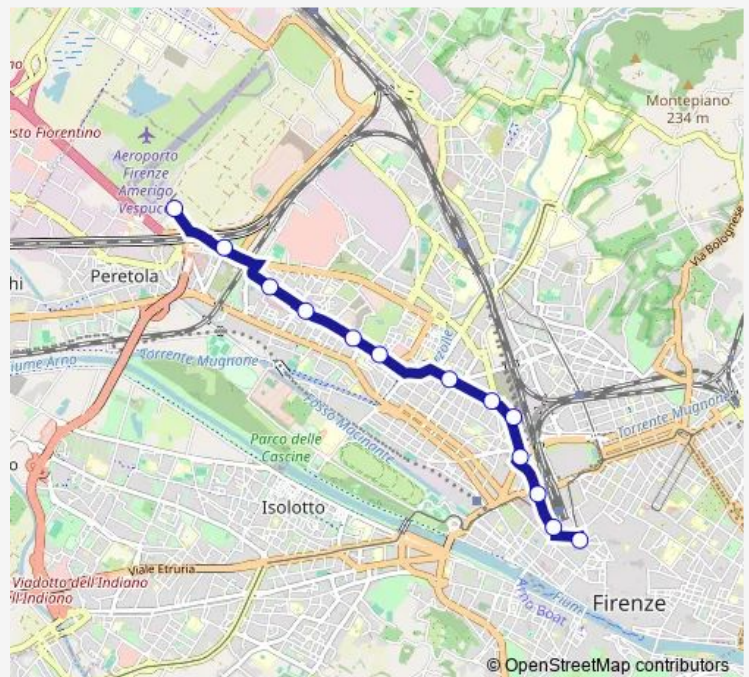

Tram T2 Servizio Tramvia Firenze - Linea T2

[Go to website](#)

Direction

Unita — Peretola Aeroporto

13 stops

[Open route schedule](#)

Unita

Alamanni - Stazione Smn

Novoli - Palazzi Rossi

Guidoni

Peretola Aeroporto

Route schedule

Unita — Peretola Aeroporto

Monday	00:08-23:49
Tuesday	00:01-23:50
Wednesday	—
Thursday	—
Friday	00:08-23:58
Saturday	00:01-23:43
Sunday	00:03-23:39

Route info

Direction: Unita

Stops: 13

Trip Duration: 0 hour 23 min

Direction

De Andre — Unita

14 stops

[Open route schedule](#)

Wednesday —

Thursday —

Friday 00:25-20:59

Saturday 20:32-22:38

Sunday 00:11-23:50

Route info

Direction: Unita

Stops: 15