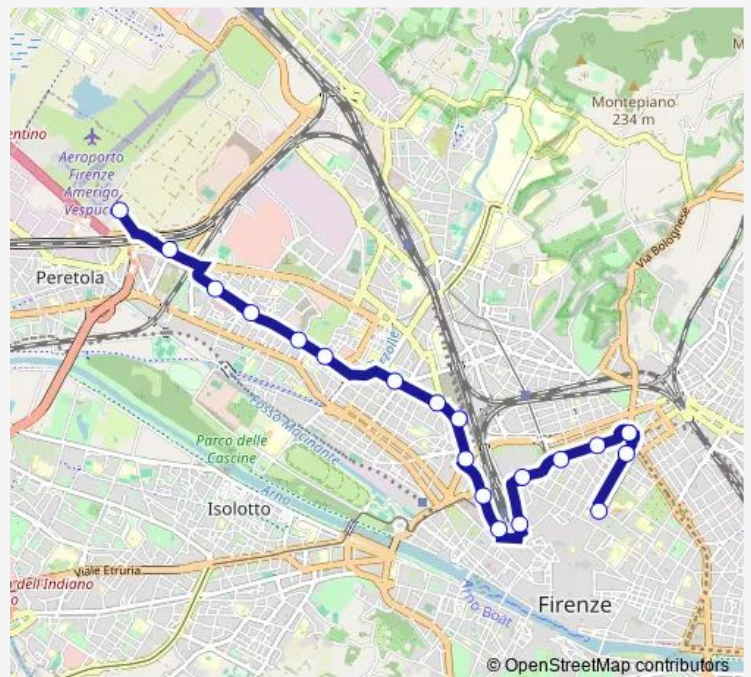

Tram T2 Servizio Tramvia Firenze - Linea T2

[Go to website](#)

Direction

Unita — Peretola Aeroporto

13 stops

[Open route schedule](#)

Unita

Alamanni - Stazione Smn

Novoli - Palazzi Rossi

Guidoni

Peretola Aeroporto

Route schedule

Unita — Peretola Aeroporto

Monday	05:00
Tuesday	05:00
Wednesday	05:00
Thursday	05:00
Friday	05:00
Saturday	05:00
Sunday	05:00-05:07

Route info

Direction: Unita

Stops: 13

Trip Duration: 0 hour 23 min

Direction

Peretola Aeroporto — San Marco

19 stops

[Open route schedule](#)

Peretola Aeroporto