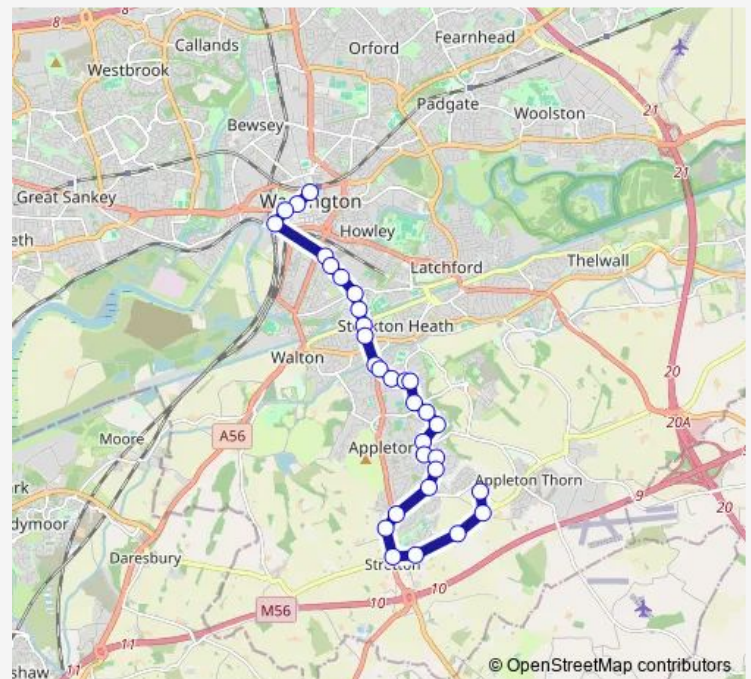

St Monicas Close

Southway Avenue

Greenfields Avenue

Post Office

Morrisons

Gainsborough Road

Causeway Hotel

Central Avenue

Thursday 06:59-18:51

Friday 06:59-18:51

Saturday 07:22-18:20

Sunday —

Route info

Direction: Blackcap Road

Stops: 23

Trip Duration: 0 hour 26 min

CAT7 — Warrington - Blackcap Road via Dudlow's Green, Stretton

Garven Place Alighting Only

Bus Interchange

Direction

Bus Interchange — Blackcap Road

30 stops

[Open route schedule](#)

Bus Interchange

Sunday —

Route info

Direction: Bus Interchange

Stops: 30

Trip Duration: 0 hour 29 min

Cat & Lion

Hanover Hotel

Mosswood Hall