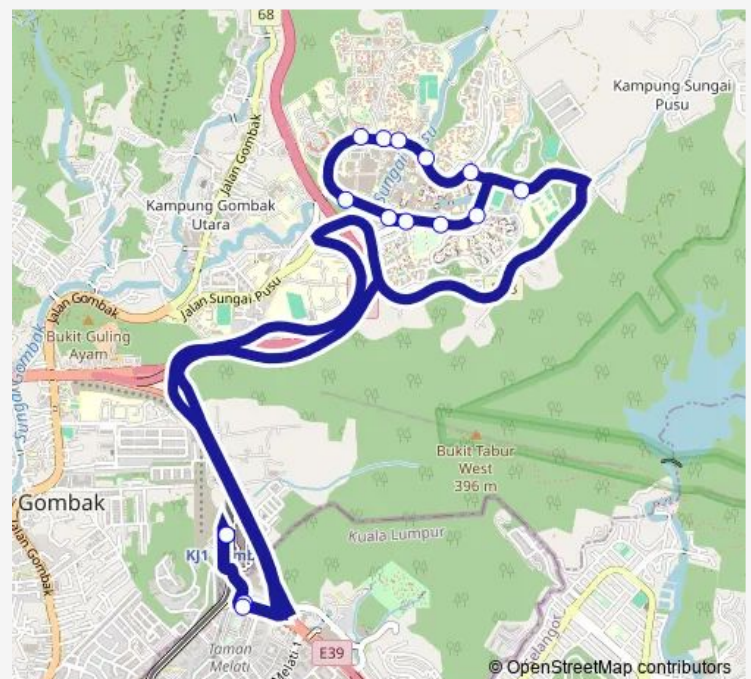

Bus T200 Stesen LRT Gombak ~ UIA Gombak

[Go to website](#)

Direction

(M) SI311 LRT Gombak — (M) SI311 LRT Gombak

15 stops

[Open route schedule](#)

(M) SI311 LRT Gombak

KI198 Flat Taman Melati E6

SI162 HUB Uia

SI152 Uiam (Timur)

(M) SI153 Kenms

SI154 Mahallah Safiyah

SI155 Uiam (Selatan)

SI156 Kaed Uiam

SI157 Kuliyah Engineering Uiam

SI158 Kuliyah Education Uiam

SI159 Uiam (Utara)

SI160 Irkhs

SI161 Perpustakaan Uiam

KI153 Flat Taman Melati A9

(M) SI311 LRT Gombak

Route schedule

(M) SI311 LRT Gombak — (M) SI311 LRT Gombak

Monday 06:00-20:00

Tuesday 06:00-20:00

Wednesday 06:00-20:00

Thursday 06:00-20:00

Friday 06:00-20:00

Saturday 06:00-20:00

Sunday 06:00-20:00

Route info

Direction: (M) SI311 LRT Gombak

Stops: 15

Trip Duration: 0 hour 35 min

T200 — Stesen LRT Gombak ~ UIA Gombak